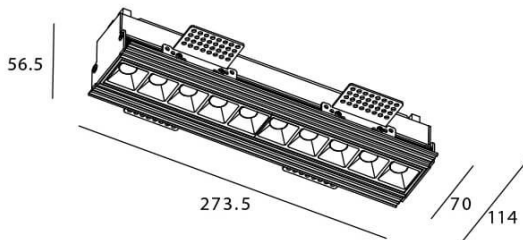

STAR-T Smart

Lavov Downlights from the family Star-T, power 20 W and CRI 90 with an optic 30 degrees made in Die Cast Aluminum finished in White with a real lumen output of 1220lm and an efficiency of 61lm/W WIRELESS DIMMABLE .

Scheme

Item code	86.DS30.3329.01
Product type	Indoor
Category	Downlights
Family	STAR
Subfamily	STAR-T Smart
Pictograms	

Product	
Real power (W)	20
Real luminous flux (Lm)	1220
Luminous efficiency (Lm/W)	61
Beam angle (°)	30
Life time (h)	50000 h L80B10
IP	20
Electrical class insulation	Clas II
Colour	White
Control gear	DALI+wireless Casambi
Flicker Free	Yes
Light source	LED
Type of LED	SMD
Colour temperature (K)	3000
Colour consistency (SDCM)	SDCM3
CRI	80