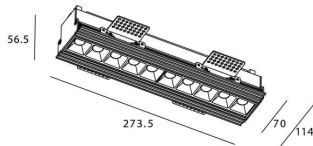

STAR-T Smart

Lavov Downlights from the family Star-T, power 20 W and CRI 90 with an optic 30 degrees made in Die Cast Aluminum finished in White with a real lumen output of 1220lm and an efficiency of 61lm/W WIRELESS DIMMABLE .

Item code	86.DS30.3329.01
Product type	Indoor
Category	Downlights
Family	STAR
Subfamily	STAR-T Smart
Pictograms	

Scheme

Product	
Real power (W)	20
Real luminous flux (Lm)	1220
Luminous efficiency (Lm/W)	61
Beam angle (°)	30
Life time (h)	50000 h L80B10
IP	20
Electrical class insulation	Clas II
Colour	White
Control gear	DALI+wireless Casambi
Flicker Free	Yes
Light source	LED
Type of LED	SMD
Colour temperature (K)	3000
Colour consistency (SDCM)	SDCM<3
CRI	80