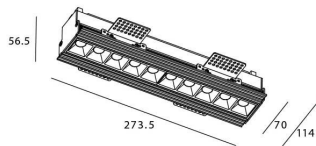

STAR-T Smart

Lavov Downlights from the family Star-T, power 20 W and CRI 90 with an optic 30 degrees made in Die Cast Aluminum finished in White with a real lumen output of 1220lm and an efficiency of 61lm/W WIRELESS DIMMABLE .

Item code	86.DS30.3329.01
Product type	Indoor
Category	Downlights
Family	STAR
Subfamily	STAR-T Smart
Pictograms	

Scheme

Product	
Real power (W)	20
Real luminous flux (Lm)	1220
Luminous efficiency (Lm/W)	61
Beam angle (°)	30
Life time (h)	50000 h L80B10
IP	20
Electrical class insulation	Clas II
Colour	White
Control gear	DALI+wireless Casambi
Flicker Free	Yes
Light source	LED
Type of LED	SMD
Colour temperature (K)	3000
Colour consistency (SDCM)	SDCM<3
CRI	80