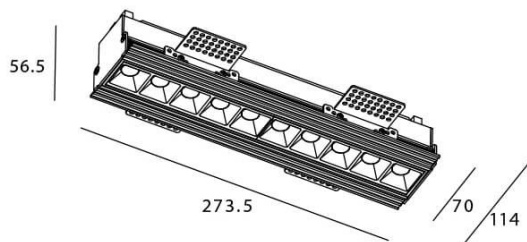

STAR-T Smart

Lavov Downlights from the family Star-T, power 20 W and CRI 90 with an optic 30 degrees made in Die Cast Aluminum finished in White with a real lumen output of 1220lm and an efficiency of 61lm/W WIRELESS DIMMABLE .

Scheme

Item code	86.DS30.3329.01
Product type	Indoor
Category	Downlights
Family	STAR
Subfamily	STAR-T Smart
Pictograms	

Product	
Real power (W)	20
Real luminous flux (Lm)	1220
Luminous efficiency (Lm/W)	61
Beam angle (º)	30
Life time (h)	50000 h L80B10
IP	20
Electrical class insulation	Clas II
Colour	White
Control gear	DALI+wireless Casambi
Flicker Free	Yes
Light source	LED
Type of LED	SMD
Colour temperature (K)	3000
Colour consistency (SDCM)	SDCM<3
CRI	80