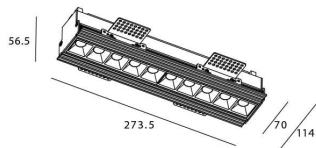

STAR-T Smart

Lavov Downlights from the family Star-T, power 20 W and CRI 90 with an optic 30 degrees made in Die Cast Aluminum finished in White with a real lumen output of 1220lm and an efficiency of 61lm/W WIRELESS DIMMABLE .

Item code	86.DS30.3329.01
Product type	Indoor
Category	Downlights
Family	STAR
Subfamily	STAR-T Smart
Pictograms	

Scheme

Product	
Real power (W)	20
Real luminous flux (Lm)	1220
Luminous efficiency (Lm/W)	61
Beam angle (°)	30
Life time (h)	50000 h L80B10
IP	20
Electrical class insulation	Clas II
Colour	White
Control gear	DALI+wireless Casambi
Flicker Free	Yes
Light source	LED
Type of LED	SMD
Colour temperature (K)	3000
Colour consistency (SDCM)	SDCM<3
CRI	80