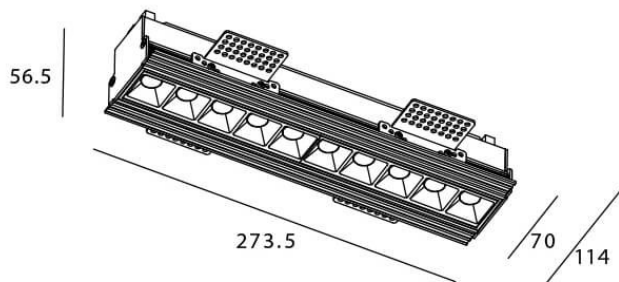

### STAR-T Smart

Lavov Downlights from the family Star-T, power 20 W and CRI 90 with an optic 30 degrees made in Die Cast Aluminum finished in White with a real lumen output of 1220lm and an efficiency of 61lm/W WIRELESS DIMMABLE .

Item code	86.DS30.3329.01
Product type	Indoor
Category	Downlights
Family	STAR
Subfamily	STAR-T Smart
Pictograms	

### Scheme

Product	
Real power (W)	20
Real luminous flux (Lm)	1220
Luminous efficiency (Lm/W)	61
Beam angle (°)	30
Life time (h)	50000 h L80B10
IP	20
Electrical class insulation	Clas II
Colour	White
Control gear	DALI+wireless Casambi
Flicker Free	Yes
Light source	LED
Type of LED	SMD
Colour temperature (K)	3000
Colour consistency (SDCM)	SDCM<3
CRI	80