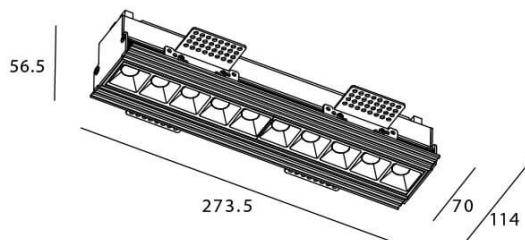

STAR-T Smart

Lavov Downlights from the family Star-T, power 20 W and CRI 90 with an optic 30 degrees made in Die Cast Aluminum finished in black with a real lumen output of 1220lm and an efficiency of 61lm/W WIRELESS DIMMABLE .

Scheme

Item code	86.DS30.3329.02
Product type	Indoor
Category	Downlights
Family	STAR
Subfamily	STAR-T Smart
Pictograms	

Product	
Real power (W)	20
Real luminous flux (Lm)	1220
Luminous efficiency (Lm/W)	61
Beam angle (°)	30
Life time (h)	50000 h L80B10
IP	20
Electrical class insulation	Clas II
Colour	black
Control gear	DALI+wireless Casambi
Flicker Free	Yes
Light source	LED
Type of LED	SMD
Colour temperature (K)	3000
Colour consistency (SDCM)	SDCM3
CRI	80