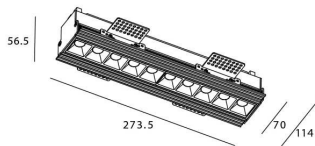

STAR-T Smart

Lavov Downlights from the family Star-T, power 20 W and CRI 90 with an optic 30 degrees made in Die Cast Aluminum finished in black with a real lumen output of 1220lm and an efficiency of 61lm/W WIRELESS DIMMABLE .

Item code	86.DS30.3329.02
Product type	Indoor
Category	Downlights
Family	STAR
Subfamily	STAR-T Smart
Pictograms	

Scheme

Product	
Real power (W)	20
Real luminous flux (Lm)	1220
Luminous efficiency (Lm/W)	61
Beam angle (°)	30
Life time (h)	50000 h L80B10
IP	20
Electrical class insulation	Clas II
Colour	black
Control gear	DALI+wireless Casambi
Flicker Free	Yes
Light source	LED
Type of LED	SMD
Colour temperature (K)	3000
Colour consistency (SDCM)	SDCM<3
CRI	80