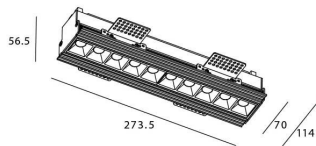

STAR-T Smart

Lavov Downlights from the family Star-T, power 20 W and CRI 90 with an optic 30 degrees made in Die Cast Aluminum finished in black with a real lumen output of 1220lm and an efficiency of 61lm/W WIRELESS DIMMABLE .

Item code	86.DS30.3329.02
Product type	Indoor
Category	Downlights
Family	STAR
Subfamily	STAR-T Smart
Pictograms	

Scheme

Product	
Real power (W)	20
Real luminous flux (Lm)	1220
Luminous efficiency (Lm/W)	61
Beam angle (°)	30
Life time (h)	50000 h L80B10
IP	20
Electrical class insulation	Clas II
Colour	black
Control gear	DALI+wireless Casambi
Flicker Free	Yes
Light source	LED
Type of LED	SMD
Colour temperature (K)	3000
Colour consistency (SDCM)	SDCM<3
CRI	80