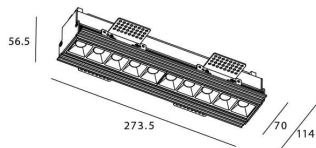

STAR-T Smart

Lavov Downlights from the family Star-T, power 20 W and CRI 90 with an optic 30 degrees made in Die Cast Aluminum finished in black with a real lumen output of 1220lm and an efficiency of 61lm/W WIRELESS DIMMABLE .

Item code	86.DS30.3329.02
Product type	Indoor
Category	Downlights
Family	STAR
Subfamily	STAR-T Smart
Pictograms	

Scheme

Product

Real power (W)	20
Real luminous flux (Lm)	1220
Luminous efficiency (Lm/W)	61
Beam angle (°)	30
Life time (h)	50000 h L80B10
IP	20
Electrical class insulation	Clas II
Colour	black
Control gear	DALI+wireless Casambi
Flicker Free	Yes
Light source	LED
Type of LED	SMD
Colour temperature (K)	3000
Colour consistency (SDCM)	SDCM<3
CRI	80