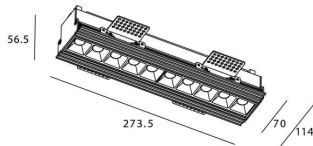

STAR-T Smart

Lavov Downlights from the family Star-T, power 20 W and CRI 90 with an optic 45 degrees made in Die Cast Aluminum finished in White with a real lumen output of 1220lm and an efficiency of 61lm/W WIRELESS DIMMABLE .

Item code	86.DS30.3339.01
Product type	Indoor
Category	Downlights
Family	STAR
Subfamily	STAR-T Smart
Pictograms	

Scheme

Product	
Real power (W)	20
Real luminous flux (Lm)	1220
Luminous efficiency (Lm/W)	61
Beam angle (°)	45
Life time (h)	50000 h L80B10
IP	20
Electrical class insulation	Clas II
Colour	White
Control gear	DALI+wireless Casambi
Flicker Free	Yes
Light source	LED
Type of LED	SMD
Colour temperature (K)	3000
Colour consistency (SDCM)	SDCM<3
CRI	80