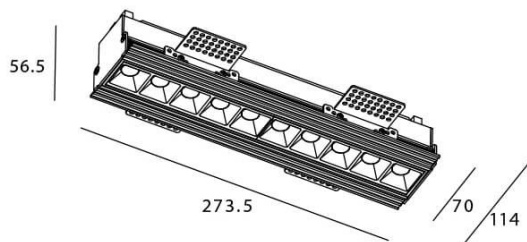

### STAR-T Smart

Lavov Downlights from the family Star-T, power 20 W and CRI 90 with an optic 45 degrees made in Die Cast Aluminum finished in White with a real lumen output of 1220lm and an efficiency of 61lm/W WIRELESS DIMMABLE .

### Scheme

Item code	86.DS30.3339.01
Product type	Indoor
Category	Downlights
Family	STAR
Subfamily	STAR-T Smart
Pictograms	

Product	
Real power (W)	20
Real luminous flux (Lm)	1220
Luminous efficiency (Lm/W)	61
Beam angle (&ordm;)	45
Life time (h)	50000 h L80B10
IP	20
Electrical class insulation	Clas II
Colour	White
Control gear	DALI+wireless Casambi
Flicker Free	Yes
Light source	LED
Type of LED	SMD
Colour temperature (K)	3000
Colour consistency (SDCM)	SDCM<3
CRI	80