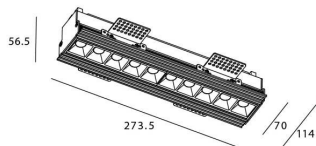

STAR-T Smart

Lavov Downlights from the family Star-T, power 20 W and CRI 90 with an optic 45 degrees made in Die Cast Aluminum finished in black with a real lumen output of 1220lm and an efficiency of 61lm/W WIRELESS DIMMABLE .

Item code	86.DS30.3339.02
Product type	Indoor
Category	Downlights
Family	STAR
Subfamily	STAR-T Smart
Pictograms	

Scheme

Product	
Real power (W)	20
Real luminous flux (Lm)	1220
Luminous efficiency (Lm/W)	61
Beam angle (°)	45
Life time (h)	50000 h L80B10
IP	20
Electrical class insulation	Clas II
Colour	black
Control gear	DALI+wireless Casambi
Flicker Free	Yes
Light source	LED
Type of LED	SMD
Colour temperature (K)	3000
Colour consistency (SDCM)	SDCM<3
CRI	80