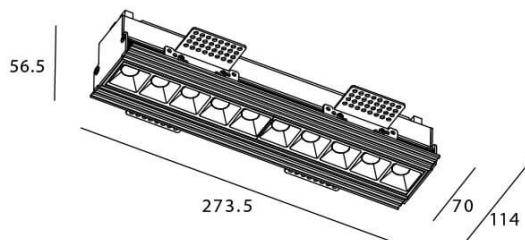

### STAR-T Smart

Lavov Downlights from the family Star-T, power 20 W and CRI 90 with an optic 45 degrees made in Die Cast Aluminum finished in black with a real lumen output of 1220lm and an efficiency of 61lm/W WIRELESS DIMMABLE .

### Scheme

Item code	86.DS30.3339.02
Product type	Indoor
Category	Downlights
Family	STAR
Subfamily	STAR-T Smart
Pictograms	

Product	
Real power (W)	20
Real luminous flux (Lm)	1220
Luminous efficiency (Lm/W)	61
Beam angle (&ordm;)	45
Life time (h)	50000 h L80B10
IP	20
Electrical class insulation	Clas II
Colour	black
Control gear	DALI+wireless Casambi
Flicker Free	Yes
Light source	LED
Type of LED	SMD
Colour temperature (K)	3000
Colour consistency (SDCM)	SDCM<3
CRI	80