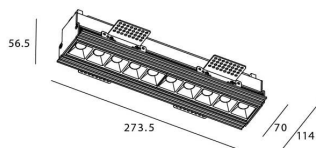

STAR-T Smart

Lavov Downlights from the family Star-T, power 20 W and CRI 90 with an optic Wall Washer degrees made in Die Cast Aluminum finished in White with a real lumen output of 1220lm and an efficiency of 61lm/W WIRELESS DIMMABLE .

Item code	86.DS30.3349.01
Product type	Indoor
Category	Downlights
Family	STAR
Subfamily	STAR-T Smart

Pictograms

Scheme

Product

Real power (W)	20
Real luminous flux (Lm)	1220
Luminous efficiency (Lm/W)	61
Beam angle (°)	Wall Washer
Life time (h)	50000 h L80B10
IP	20
Electrical class insulation	Clas II
Colour	White
Control gear	DALI+wireless Casambi
Flicker Free	Yes
Light source	LED
Type of LED	SMD
Colour temperature (K)	3000
Colour consistency (SDCM)	SDCM<3
CRI	80