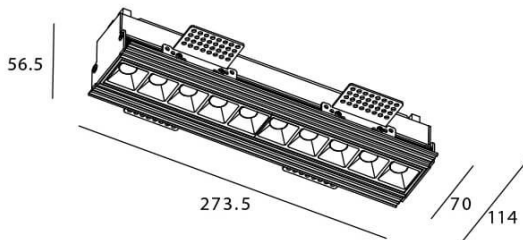

STAR-T Smart

Lavov Downlights from the family Star-T, power 20 W and CRI 90 with an optic Wall Washer degrees made in Die Cast Aluminum finished in White with a real lumen output of 1220lm and an efficiency of 61lm/W WIRELESS DIMMABLE .

Scheme

Item code	86.DS30.3349.01
Product type	Indoor
Category	Downlights
Family	STAR
Subfamily	STAR-T Smart
Pictograms	

Product	
Real power (W)	20
Real luminous flux (Lm)	1220
Luminous efficiency (Lm/W)	61
Beam angle (°)	Wall Washer
Life time (h)	50000 h L80B10
IP	20
Electrical class insulation	Clas II
Colour	White
Control gear	DALI+wireless Casambi
Flicker Free	Yes
Light source	LED
Type of LED	SMD
Colour temperature (K)	3000
Colour consistency (SDCM)	SDCM3
CRI	80