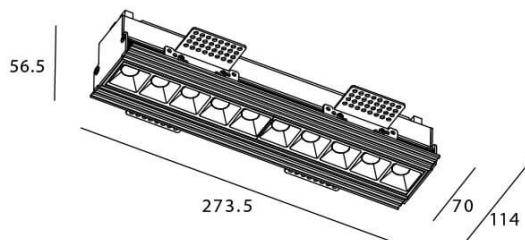

STAR-T Smart

Lavov Downlights from the family Star-T, power 20 W and CRI 90 with an optic Wall Washer degrees made in Die Cast Aluminum finished in White with a real lumen output of 1220lm and an efficiency of 61lm/W WIRELESS DIMMABLE .

Scheme

| | |
|--------------|-----------------|
| Item code | 86.DS30.3349.01 |
| Product type | Indoor |
| Category | Downlights |
| Family | STAR |
| Subfamily | STAR-T Smart |
| Pictograms | |

| | |
|-----------------------------|-----------------------|
| Product | |
| Real power (W) | 20 |
| Real luminous flux (Lm) | 1220 |
| Luminous efficiency (Lm/W) | 61 |
| Beam angle (º) | Wall Washer |
| Life time (h) | 50000 h L80B10 |
| IP | 20 |
| Electrical class insulation | Clas II |
| Colour | White |
| Control gear | DALI+wireless Casambi |
| Flicker Free | Yes |
| Light source | LED |
| Type of LED | SMD |
| Colour temperature (K) | 3000 |
| Colour consistency (SDCM) | SDCM<3 |
| CRI | 80 |