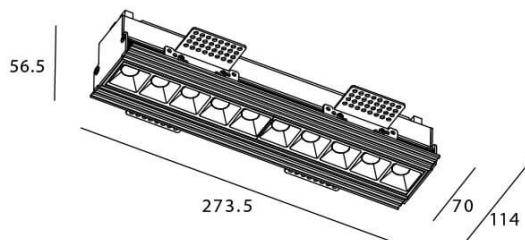

STAR-T Smart

Lavov Downlights from the family Star-T, power 20 W and CRI 90 with an optic Wall Washer degrees made in Die Cast Aluminum finished in White with a real lumen output of 1220lm and an efficiency of 61lm/W WIRELESS DIMMABLE .

Scheme

Item code	86.DS30.3349.01
Product type	Indoor
Category	Downlights
Family	STAR
Subfamily	STAR-T Smart
Pictograms	

Product	
Real power (W)	20
Real luminous flux (Lm)	1220
Luminous efficiency (Lm/W)	61
Beam angle (°)	Wall Washer
Life time (h)	50000 h L80B10
IP	20
Electrical class insulation	Clas II
Colour	White
Control gear	DALI+wireless Casambi
Flicker Free	Yes
Light source	LED
Type of LED	SMD
Colour temperature (K)	3000
Colour consistency (SDCM)	SDCM3
CRI	80