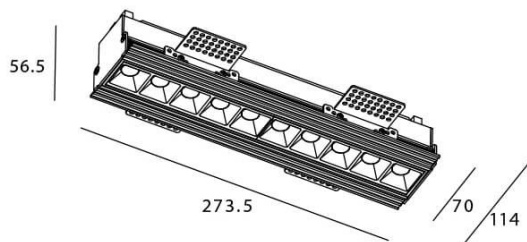

### STAR-T Smart

Lavov Downlights from the family Star-T, power 20 W and CRI 90 with an optic Wall Washer degrees made in Die Cast Aluminum finished in black with a real lumen output of 1220lm and an efficiency of 61lm/W WIRELESS DIMMABLE .

### Scheme

Item code	86.DS30.3349.02
Product type	Indoor
Category	Downlights
Family	STAR
Subfamily	STAR-T Smart
Pictograms	

Product	
Real power (W)	20
Real luminous flux (Lm)	1220
Luminous efficiency (Lm/W)	61
Beam angle (°)	Wall Washer
Life time (h)	50000 h L80B10
IP	20
Electrical class insulation	Clas II
Colour	black
Control gear	DALI+wireless Casambi
Flicker Free	Yes
Light source	LED
Type of LED	SMD
Colour temperature (K)	3000
Colour consistency (SDCM)	SDCM3
CRI	80