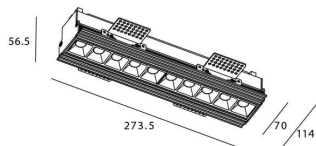

STAR-T Smart

Lavov Downlights from the family Star-T, power 20 W and CRI 90 with an optic Wall Washer degrees made in Die Cast Aluminum finished in black with a real lumen output of 1220lm and an efficiency of 61lm/W WIRELESS DIMMABLE .

Item code	86.DS30.3349.02
Product type	Indoor
Category	Downlights
Family	STAR
Subfamily	STAR-T Smart
Pictograms	

Scheme

Product	
Real power (W)	20
Real luminous flux (Lm)	1220
Luminous efficiency (Lm/W)	61
Beam angle (°)	Wall Washer
Life time (h)	50000 h L80B10
IP	20
Electrical class insulation	Clas II
Colour	black
Control gear	DALI+wireless Casambi
Flicker Free	Yes
Light source	LED
Type of LED	SMD
Colour temperature (K)	3000
Colour consistency (SDCM)	SDCM<3
CRI	80