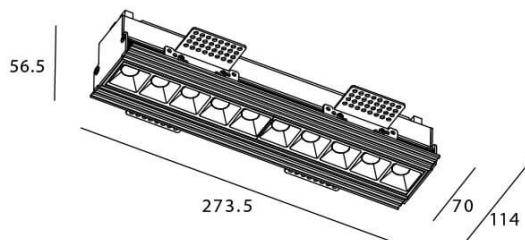

STAR-T Smart

Lavov Downlights from the family Star-T, power 20 W and CRI 90 with an optic 15 degrees made in Die Cast Aluminum finished in White with a real lumen output of 1220lm and an efficiency of 61lm/W WIRELESS DIMMABLE .

Scheme

Item code	86.DS30.3419.01
Product type	Indoor
Category	Downlights
Family	STAR
Subfamily	STAR-T Smart
Pictograms	

Product	
Real power (W)	20
Real luminous flux (Lm)	1220
Luminous efficiency (Lm/W)	61
Beam angle (°)	15
Life time (h)	50000 h L80B10
IP	20
Electrical class insulation	Clas II
Colour	White
Control gear	DALI+wireless Casambi
Flicker Free	Yes
Light source	LED
Type of LED	SMD
Colour temperature (K)	4000
Colour consistency (SDCM)	SDCM3
CRI	80