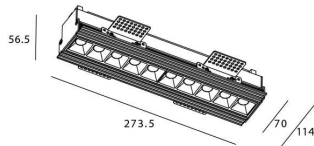

STAR-T Smart

Lavov Downlights from the family Star-T, power 20 W and CRI 90 with an optic 15 degrees made in Die Cast Aluminum finished in White with a real lumen output of 1220lm and an efficiency of 61lm/W WIRELESS DIMMABLE .

Item code	86.DS30.3419.01
Product type	Indoor
Category	Downlights
Family	STAR
Subfamily	STAR-T Smart
Pictograms	

Scheme

Product	
Real power (W)	20
Real luminous flux (Lm)	1220
Luminous efficiency (Lm/W)	61
Beam angle (°)	15
Life time (h)	50000 h L80B10
IP	20
Electrical class insulation	Clas II
Colour	White
Control gear	DALI+wireless Casambi
Flicker Free	Yes
Light source	LED
Type of LED	SMD
Colour temperature (K)	4000
Colour consistency (SDCM)	SDCM<3
CRI	80