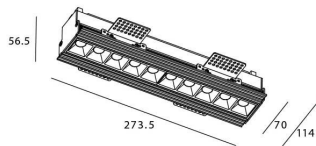

STAR-T Smart

Lavov Downlights from the family Star-T, power 20 W and CRI 90 with an optic 15 degrees made in Die Cast Aluminum finished in White with a real lumen output of 1220lm and an efficiency of 61lm/W WIRELESS DIMMABLE .

Item code	86.DS30.3419.01
Product type	Indoor
Category	Downlights
Family	STAR
Subfamily	STAR-T Smart
Pictograms	

Scheme

Product	
Real power (W)	20
Real luminous flux (Lm)	1220
Luminous efficiency (Lm/W)	61
Beam angle (°)	15
Life time (h)	50000 h L80B10
IP	20
Electrical class insulation	Clas II
Colour	White
Control gear	DALI+wireless Casambi
Flicker Free	Yes
Light source	LED
Type of LED	SMD
Colour temperature (K)	4000
Colour consistency (SDCM)	SDCM<3
CRI	80