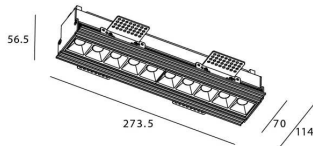

### STAR-T Smart

Lavov Downlights from the family Star-T, power 20 W and CRI 90 with an optic 15 degrees made in Die Cast Aluminum finished in black with a real lumen output of 1220lm and an efficiency of 61lm/W WIRELESS DIMMABLE .

### Scheme

Product	
Real power (W)	20
Real luminous flux (Lm)	1220
Luminous efficiency (Lm/W)	61
Beam angle (°)	15
Life time (h)	50000 h L80B10
IP	20
Electrical class insulation	Clas II
Colour	black
Control gear	DALI+wireless Casambi
Flicker Free	Yes
Light source	LED
Type of LED	SMD
Colour temperature (K)	4000
Colour consistency (SDCM)	SDCM<3
CRI	80