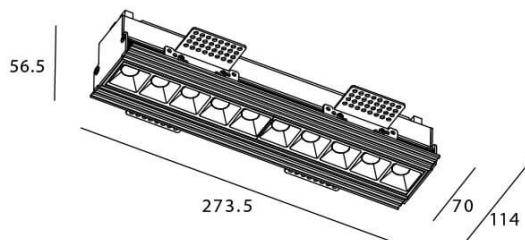

STAR-T Smart

Lavov Downlights from the family Star-T, power 20 W and CRI 90 with an optic 15 degrees made in Die Cast Aluminum finished in black with a real lumen output of 1220lm and an efficiency of 61lm/W WIRELESS DIMMABLE .

Scheme

Item code	86.DS30.3419.02
Product type	Indoor
Category	Downlights
Family	STAR
Subfamily	STAR-T Smart
Pictograms	

Product	
Real power (W)	20
Real luminous flux (Lm)	1220
Luminous efficiency (Lm/W)	61
Beam angle (°)	15
Life time (h)	50000 h L80B10
IP	20
Electrical class insulation	Clas II
Colour	black
Control gear	DALI+wireless Casambi
Flicker Free	Yes
Light source	LED
Type of LED	SMD
Colour temperature (K)	4000
Colour consistency (SDCM)	SDCM3
CRI	80