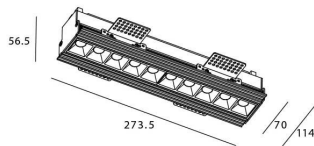

STAR-T Smart

Lavov Downlights from the family Star-T, power 20 W and CRI 90 with an optic 15 degrees made in Die Cast Aluminum finished in black with a real lumen output of 1220lm and an efficiency of 61lm/W WIRELESS DIMMABLE .

Item code	86.DS30.3419.02
Product type	Indoor
Category	Downlights
Family	STAR
Subfamily	STAR-T Smart
Pictograms	

Scheme

Product	
Real power (W)	20
Real luminous flux (Lm)	1220
Luminous efficiency (Lm/W)	61
Beam angle (°)	15
Life time (h)	50000 h L80B10
IP	20
Electrical class insulation	Clas II
Colour	black
Control gear	DALI+wireless Casambi
Flicker Free	Yes
Light source	LED
Type of LED	SMD
Colour temperature (K)	4000
Colour consistency (SDCM)	SDCM<3
CRI	80