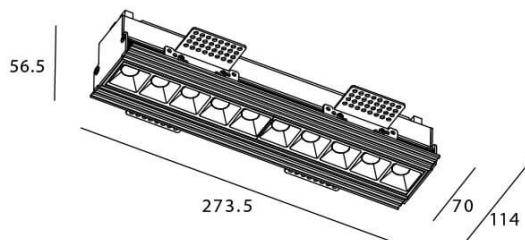

STAR-T Smart

Lavov Downlights from the family Star-T, power 20 W and CRI 90 with an optic 15 degrees made in Die Cast Aluminum finished in black with a real lumen output of 1220lm and an efficiency of 61lm/W WIRELESS DIMMABLE .

Scheme

Item code	86.DS30.3419.02
Product type	Indoor
Category	Downlights
Family	STAR
Subfamily	STAR-T Smart
Pictograms	

Product	
Real power (W)	20
Real luminous flux (Lm)	1220
Luminous efficiency (Lm/W)	61
Beam angle (º)	15
Life time (h)	50000 h L80B10
IP	20
Electrical class insulation	Clas II
Colour	black
Control gear	DALI+wireless Casambi
Flicker Free	Yes
Light source	LED
Type of LED	SMD
Colour temperature (K)	4000
Colour consistency (SDCM)	SDCM<3
CRI	80