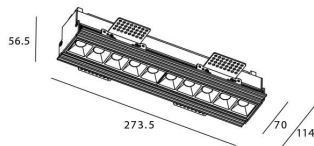

STAR-T Smart

Lavov Downlights from the family Star-T, power 20 W and CRI 90 with an optic 30 degrees made in Die Cast Aluminum finished in White with a real lumen output of 1220lm and an efficiency of 61lm/W WIRELESS DIMMABLE .

Item code	86.DS30.3429.01
Product type	Indoor
Category	Downlights
Family	STAR
Subfamily	STAR-T Smart
Pictograms	

Scheme

Product	
Real power (W)	20
Real luminous flux (Lm)	1220
Luminous efficiency (Lm/W)	61
Beam angle (°)	30
Life time (h)	50000 h L80B10
IP	20
Electrical class insulation	Clas II
Colour	White
Control gear	DALI+wireless Casambi
Flicker Free	Yes
Light source	LED
Type of LED	SMD
Colour temperature (K)	4000
Colour consistency (SDCM)	SDCM<3
CRI	80