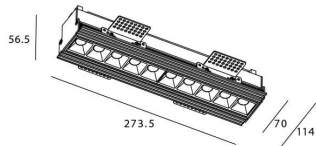

STAR-T Smart

Lavov Downlights from the family Star-T, power 20 W and CRI 90 with an optic 30 degrees made in Die Cast Aluminum finished in White with a real lumen output of 1220lm and an efficiency of 61lm/W WIRELESS DIMMABLE .

Item code	86.DS30.3429.01
Product type	Indoor
Category	Downlights
Family	STAR
Subfamily	STAR-T Smart
Pictograms	

Scheme

Product	
Real power (W)	20
Real luminous flux (Lm)	1220
Luminous efficiency (Lm/W)	61
Beam angle (°)	30
Life time (h)	50000 h L80B10
IP	20
Electrical class insulation	Clas II
Colour	White
Control gear	DALI+wireless Casambi
Flicker Free	Yes
Light source	LED
Type of LED	SMD
Colour temperature (K)	4000
Colour consistency (SDCM)	SDCM<3
CRI	80