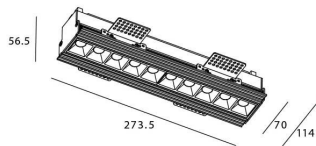

### STAR-T Smart

Lavov Downlights from the family Star-T, power 20 W and CRI 90 with an optic 30 degrees made in Die Cast Aluminum finished in black with a real lumen output of 1220lm and an efficiency of 61lm/W WIRELESS DIMMABLE .

### Scheme

Product	
Real power (W)	20
Real luminous flux (Lm)	1220
Luminous efficiency (Lm/W)	61
Beam angle (°)	30
Life time (h)	50000 h L80B10
IP	20
Electrical class insulation	Clas II
Colour	black
Control gear	DALI+wireless Casambi
Flicker Free	Yes
Light source	LED
Type of LED	SMD
Colour temperature (K)	4000
Colour consistency (SDCM)	SDCM<3
CRI	80