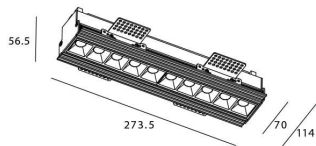

STAR-T Smart

Lavov Downlights from the family Star-T, power 20 W and CRI 90 with an optic 30 degrees made in Die Cast Aluminum finished in black with a real lumen output of 1220lm and an efficiency of 61lm/W WIRELESS DIMMABLE .

Item code	86.DS30.3429.02
Product type	Indoor
Category	Downlights
Family	STAR
Subfamily	STAR-T Smart
Pictograms	

Scheme

Product	
Real power (W)	20
Real luminous flux (Lm)	1220
Luminous efficiency (Lm/W)	61
Beam angle (°)	30
Life time (h)	50000 h L80B10
IP	20
Electrical class insulation	Clas II
Colour	black
Control gear	DALI+wireless Casambi
Flicker Free	Yes
Light source	LED
Type of LED	SMD
Colour temperature (K)	4000
Colour consistency (SDCM)	SDCM<3
CRI	80