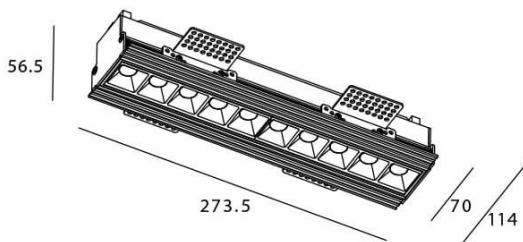

STAR-T Smart

Lavov Downlights from the family Star-T, power 20 W and CRI 90 with an optic 30 degrees made in Die Cast Aluminum finished in black with a real lumen output of 1220lm and an efficiency of 61lm/W WIRELESS DIMMABLE .

Scheme

Item code	86.DS30.3429.02
Product type	Indoor
Category	Downlights
Family	STAR
Subfamily	STAR-T Smart
Pictograms	

Product	
Real power (W)	20
Real luminous flux (Lm)	1220
Luminous efficiency (Lm/W)	61
Beam angle (º)	30
Life time (h)	50000 h L80B10
IP	20
Electrical class insulation	Clas II
Colour	black
Control gear	DALI+wireless Casambi
Flicker Free	Yes
Light source	LED
Type of LED	SMD
Colour temperature (K)	4000
Colour consistency (SDCM)	SDCM<3
CRI	80