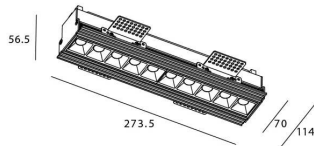

STAR-T Smart

Lavov Downlights from the family Star-T, power 20 W and CRI 90 with an optic 30 degrees made in Die Cast Aluminum finished in black with a real lumen output of 1220lm and an efficiency of 61lm/W WIRELESS DIMMABLE .

Item code	86.DS30.3429.02
Product type	Indoor
Category	Downlights
Family	STAR
Subfamily	STAR-T Smart
Pictograms	

Scheme

Product	
Real power (W)	20
Real luminous flux (Lm)	1220
Luminous efficiency (Lm/W)	61
Beam angle (°)	30
Life time (h)	50000 h L80B10
IP	20
Electrical class insulation	Clas II
Colour	black
Control gear	DALI+wireless Casambi
Flicker Free	Yes
Light source	LED
Type of LED	SMD
Colour temperature (K)	4000
Colour consistency (SDCM)	SDCM<3
CRI	80