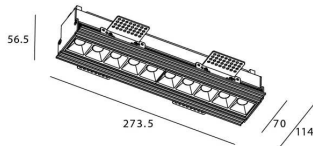

STAR-T Smart

Lavov Downlights from the family Star-T, power 20 W and CRI 90 with an optic 45 degrees made in Die Cast Aluminum finished in White with a real lumen output of 1220lm and an efficiency of 61lm/W WIRELESS DIMMABLE .

Item code	86.DS30.3439.01
Product type	Indoor
Category	Downlights
Family	STAR
Subfamily	STAR-T Smart
Pictograms	

Scheme

Product	
Real power (W)	20
Real luminous flux (Lm)	1220
Luminous efficiency (Lm/W)	61
Beam angle (°)	45
Life time (h)	50000 h L80B10
IP	20
Electrical class insulation	Clas II
Colour	White
Control gear	DALI+wireless Casambi
Flicker Free	Yes
Light source	LED
Type of LED	SMD
Colour temperature (K)	4000
Colour consistency (SDCM)	SDCM<3
CRI	80