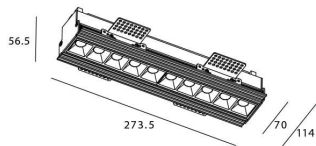

STAR-T Smart

Lavov Downlights from the family Star-T, power 20 W and CRI 90 with an optic 45 degrees made in Die Cast Aluminum finished in White with a real lumen output of 1220lm and an efficiency of 61lm/W WIRELESS DIMMABLE .

Item code	86.DS30.3439.01
Product type	Indoor
Category	Downlights
Family	STAR
Subfamily	STAR-T Smart
Pictograms	

Scheme

Product	
Real power (W)	20
Real luminous flux (Lm)	1220
Luminous efficiency (Lm/W)	61
Beam angle (°)	45
Life time (h)	50000 h L80B10
IP	20
Electrical class insulation	Clas II
Colour	White
Control gear	DALI+wireless Casambi
Flicker Free	Yes
Light source	LED
Type of LED	SMD
Colour temperature (K)	4000
Colour consistency (SDCM)	SDCM<3
CRI	80