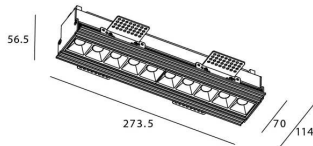

### STAR-T Smart

Lavov Downlights from the family Star-T, power 20 W and CRI 90 with an optic 45 degrees made in Die Cast Aluminum finished in black with a real lumen output of 1220lm and an efficiency of 61lm/W WIRELESS DIMMABLE .

### Scheme

Product	
Real power (W)	20
Real luminous flux (Lm)	1220
Luminous efficiency (Lm/W)	61
Beam angle (°)	45
Life time (h)	50000 h L80B10
IP	20
Electrical class insulation	Clas II
Colour	black
Control gear	DALI+wireless Casambi
Flicker Free	Yes
Light source	LED
Type of LED	SMD
Colour temperature (K)	4000
Colour consistency (SDCM)	SDCM<3
CRI	80