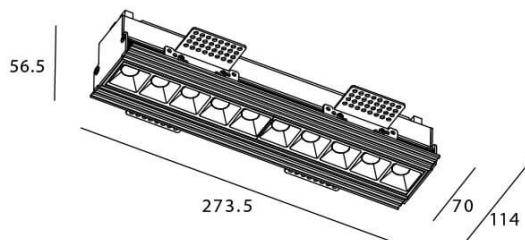

STAR-T Smart

Lavov Downlights from the family Star-T, power 20 W and CRI 90 with an optic 45 degrees made in Die Cast Aluminum finished in black with a real lumen output of 1220lm and an efficiency of 61lm/W WIRELESS DIMMABLE .

Scheme

Item code	86.DS30.3439.02
Product type	Indoor
Category	Downlights
Family	STAR
Subfamily	STAR-T Smart
Pictograms	

Product	
Real power (W)	20
Real luminous flux (Lm)	1220
Luminous efficiency (Lm/W)	61
Beam angle (°)	45
Life time (h)	50000 h L80B10
IP	20
Electrical class insulation	Clas II
Colour	black
Control gear	DALI+wireless Casambi
Flicker Free	Yes
Light source	LED
Type of LED	SMD
Colour temperature (K)	4000
Colour consistency (SDCM)	SDCM3
CRI	80