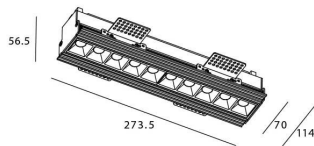

STAR-T Smart

Lavov Downlights from the family Star-T, power 20 W and CRI 90 with an optic 45 degrees made in Die Cast Aluminum finished in black with a real lumen output of 1220lm and an efficiency of 61lm/W WIRELESS DIMMABLE .

Item code	86.DS30.3439.02
Product type	Indoor
Category	Downlights
Family	STAR
Subfamily	STAR-T Smart
Pictograms	

Scheme

Product	
Real power (W)	20
Real luminous flux (Lm)	1220
Luminous efficiency (Lm/W)	61
Beam angle (°)	45
Life time (h)	50000 h L80B10
IP	20
Electrical class insulation	Clas II
Colour	black
Control gear	DALI+wireless Casambi
Flicker Free	Yes
Light source	LED
Type of LED	SMD
Colour temperature (K)	4000
Colour consistency (SDCM)	SDCM<3
CRI	80