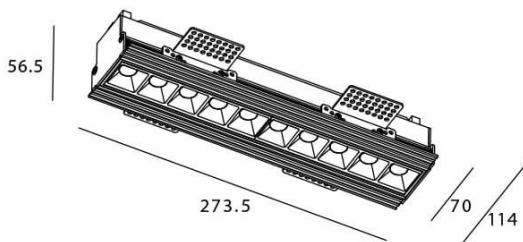

### STAR-T Smart

Lavov Downlights from the family Star-T, power 20 W and CRI 90 with an optic 45 degrees made in Die Cast Aluminum finished in black with a real lumen output of 1220lm and an efficiency of 61lm/W WIRELESS DIMMABLE .

### Scheme

Item code	86.DS30.3439.02
Product type	Indoor
Category	Downlights
Family	STAR
Subfamily	STAR-T Smart
Pictograms	

Product	
Real power (W)	20
Real luminous flux (Lm)	1220
Luminous efficiency (Lm/W)	61
Beam angle (&ordm;)	45
Life time (h)	50000 h L80B10
IP	20
Electrical class insulation	Clas II
Colour	black
Control gear	DALI+wireless Casambi
Flicker Free	Yes
Light source	LED
Type of LED	SMD
Colour temperature (K)	4000
Colour consistency (SDCM)	SDCM<3
CRI	80