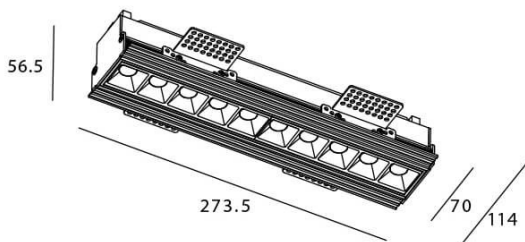

STAR-T Smart

Lavov Downlights from the family Star-T, power 20 W and CRI 90 with an optic Wall Washer degrees made in Die Cast Aluminum finished in White with a real lumen output of 1220lm and an efficiency of 61lm/W WIRELESS DIMMABLE .

Scheme

Item code	86.DS30.3449.01
Product type	Indoor
Category	Downlights
Family	STAR
Subfamily	STAR-T Smart
Pictograms	

Product	
Real power (W)	20
Real luminous flux (Lm)	1220
Luminous efficiency (Lm/W)	61
Beam angle (º)	Wall Washer
Life time (h)	50000 h L80B10
IP	20
Electrical class insulation	Clas II
Colour	White
Control gear	DALI+wireless Casambi
Flicker Free	Yes
Light source	LED
Type of LED	SMD
Colour temperature (K)	4000
Colour consistency (SDCM)	SDCM<3
CRI	80