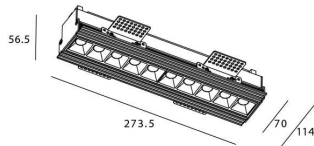

### STAR-T Smart

Lavov Downlights from the family Star-T, power 20 W and CRI 90 with an optic Wall Washer degrees made in Die Cast Aluminum finished in White with a real lumen output of 1220lm and an efficiency of 61lm/W WIRELESS DIMMABLE .

### Scheme

Product	
Real power (W)	20
Real luminous flux (Lm)	1220
Luminous efficiency (Lm/W)	61
Beam angle (°)	Wall Washer
Life time (h)	50000 h L80B10
IP	20
Electrical class insulation	Clas II
Colour	White
Control gear	DALI+wireless Casambi
Flicker Free	Yes
Light source	LED
Type of LED	SMD
Colour temperature (K)	4000
Colour consistency (SDCM)	SDCM<3
CRI	80