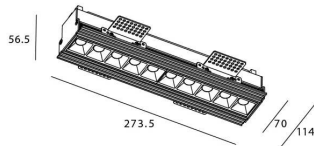

STAR-T Smart

Lavov Downlights from the family Star-T, power 20 W and CRI 90 with an optic Wall Washer degrees made in Die Cast Aluminum finished in black with a real lumen output of 1220lm and an efficiency of 61lm/W WIRELESS DIMMABLE .

Item code	86.DS30.3449.02
Product type	Indoor
Category	Downlights
Family	STAR
Subfamily	STAR-T Smart
Pictograms	

Scheme

Product	
Real power (W)	20
Real luminous flux (Lm)	1220
Luminous efficiency (Lm/W)	61
Beam angle (°)	Wall Washer
Life time (h)	50000 h L80B10
IP	20
Electrical class insulation	Clas II
Colour	black
Control gear	DALI+wireless Casambi
Flicker Free	Yes
Light source	LED
Type of LED	SMD
Colour temperature (K)	4000
Colour consistency (SDCM)	SDCM<3
CRI	80