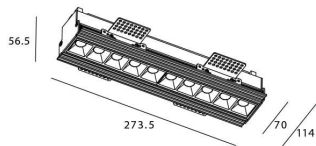

### STAR-T Smart

Lavov Downlights from the family Star-T, power 20 W and CRI 90 with an optic Wall Washer degrees made in Die Cast Aluminum finished in black with a real lumen output of 1220lm and an efficiency of 61lm/W WIRELESS DIMMABLE .

### Scheme

Product	
Real power (W)	20
Real luminous flux (Lm)	1220
Luminous efficiency (Lm/W)	61
Beam angle (°)	Wall Washer
Life time (h)	50000 h L80B10
IP	20
Electrical class insulation	Clas II
Colour	black
Control gear	DALI+wireless Casambi
Flicker Free	Yes
Light source	LED
Type of LED	SMD
Colour temperature (K)	4000
Colour consistency (SDCM)	SDCM<3
CRI	80