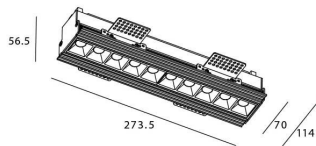

STAR-T Smart

Lavov Downlights from the family Star-T, power 20 W and CRI 90 with an optic Wall Washer degrees made in Die Cast Aluminum finished in black with a real lumen output of 1220lm and an efficiency of 61lm/W WIRELESS DIMMABLE .

Item code	86.DS30.3449.02
Product type	Indoor
Category	Downlights
Family	STAR
Subfamily	STAR-T Smart
Pictograms	

Scheme

Product	
Real power (W)	20
Real luminous flux (Lm)	1220
Luminous efficiency (Lm/W)	61
Beam angle (°)	Wall Washer
Life time (h)	50000 h L80B10
IP	20
Electrical class insulation	Clas II
Colour	black
Control gear	DALI+wireless Casambi
Flicker Free	Yes
Light source	LED
Type of LED	SMD
Colour temperature (K)	4000
Colour consistency (SDCM)	SDCM<3
CRI	80