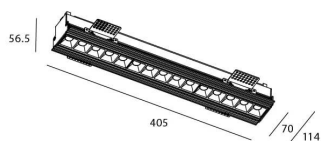

STAR-T Smart

Lavov Downlights from the family Star-T, power 30 W and CRI 90 with an optic 15 degrees made in Die Cast Aluminum finished in White with a real lumen output of 2250lm and an efficiency of 75lm/W WIRELESS DIMMABLE .

Item code	86.DS30.4319.01
Product type	Indoor
Category	Downlights
Family	STAR
Subfamily	STAR-T Smart

Pictograms

Scheme

Product

Real power (W)	30
Real luminous flux (Lm)	2250
Luminous efficiency (Lm/W)	75
Beam angle (°)	15
Life time (h)	50000 h L80B10
IP	20
Electrical class insulation	Clas II
Colour	White
Control gear	DALI+wireless Casambi
Flicker Free	Yes
Light source	LED
Type of LED	SMD
Colour temperature (K)	3000
Colour consistency (SDCM)	SDCM<3
CRI	80