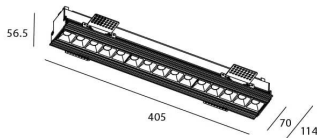

STAR-T Smart

Lavov Downlights from the family Star-T, power 30 W and CRI 90 with an optic 15 degrees made in Die Cast Aluminum finished in White with a real lumen output of 2250lm and an efficiency of 75lm/W WIRELESS DIMMABLE .

Item code	86.DS30.4319.01
Product type	Indoor
Category	Downlights
Family	STAR
Subfamily	STAR-T Smart

Pictograms

Scheme

Product	
Real power (W)	30
Real luminous flux (Lm)	2250
Luminous efficiency (Lm/W)	75
Beam angle (°)	15
Life time (h)	50000 h L80B10
IP	20
Electrical class insulation	Clas II
Colour	White
Control gear	DALI+wireless Casambi
Flicker Free	Yes
Light source	LED
Type of LED	SMD
Colour temperature (K)	3000
Colour consistency (SDCM)	SDCM<3
CRI	80