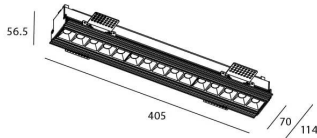

STAR-T Smart

Lavov Downlights from the family Star-T, power 30 W and CRI 90 with an optic 15 degrees made in Die Cast Aluminum finished in black with a real lumen output of 2250lm and an efficiency of 75lm/W WIRELESS DIMMABLE .

Item code	86.DS30.4319.02
Product type	Indoor
Category	Downlights
Family	STAR
Subfamily	STAR-T Smart
Pictograms	

Scheme

Product	
Real power (W)	30
Real luminous flux (Lm)	2250
Luminous efficiency (Lm/W)	75
Beam angle (°)	15
Life time (h)	50000 h L80B10
IP	20
Electrical class insulation	Clas II
Colour	black
Control gear	DALI+wireless Casambi
Flicker Free	Yes
Light source	LED
Type of LED	SMD
Colour temperature (K)	3000
Colour consistency (SDCM)	SDCM<3
CRI	80