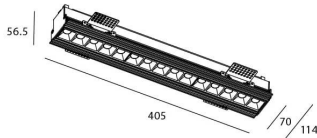

STAR-T Smart

Lavov Downlights from the family Star-T, power 30 W and CRI 90 with an optic 30 degrees made in Die Cast Aluminum finished in White with a real lumen output of 2250lm and an efficiency of 75lm/W WIRELESS DIMMABLE .

Item code	86.DS30.4329.01
Product type	Indoor
Category	Downlights
Family	STAR
Subfamily	STAR-T Smart
Pictograms	

Scheme

Product	
Real power (W)	30
Real luminous flux (Lm)	2250
Luminous efficiency (Lm/W)	75
Beam angle (°)	30
Life time (h)	50000 h L80B10
IP	20
Electrical class insulation	Clas II
Colour	White
Control gear	DALI+wireless Casambi
Flicker Free	Yes
Light source	LED
Type of LED	SMD
Colour temperature (K)	3000
Colour consistency (SDCM)	SDCM<3
CRI	80