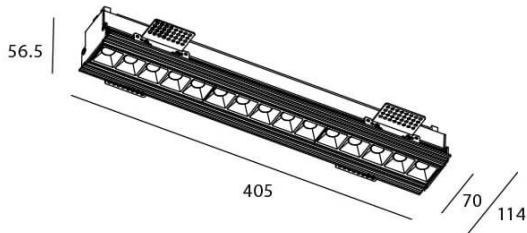

STAR-T Smart

Lavov Downlights from the family Star-T, power 30 W and CRI 90 with an optic 30 degrees made in Die Cast Aluminum finished in black with a real lumen output of 2250lm and an efficiency of 75lm/W WIRELESS DIMMABLE .

Scheme

Item code	86.DS30.4329.02
Product type	Indoor
Category	Downlights
Family	STAR
Subfamily	STAR-T Smart
Pictograms	

Product	
Real power (W)	30
Real luminous flux (Lm)	2250
Luminous efficiency (Lm/W)	75
Beam angle (º)	30
Life time (h)	50000 h L80B10
IP	20
Electrical class insulation	Clas II
Colour	black
Control gear	DALI+wireless Casambi
Flicker Free	Yes
Light source	LED
Type of LED	SMD
Colour temperature (K)	3000
Colour consistency (SDCM)	SDCM<3
CRI	80