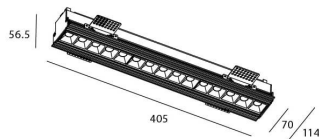

### STAR-T Smart

Lavov Downlights from the family Star-T, power 30 W and CRI 90 with an optic 30 degrees made in Die Cast Aluminum finished in black with a real lumen output of 2250lm and an efficiency of 75lm/W WIRELESS DIMMABLE .

### Scheme

Product	
Real power (W)	30
Real luminous flux (Lm)	2250
Luminous efficiency (Lm/W)	75
Beam angle (°)	30
Life time (h)	50000 h L80B10
IP	20
Electrical class insulation	Clas II
Colour	black
Control gear	DALI+wireless Casambi
Flicker Free	Yes
Light source	LED
Type of LED	SMD
Colour temperature (K)	3000
Colour consistency (SDCM)	SDCM<3
CRI	80