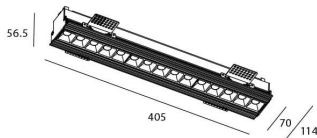

STAR-T Smart

Lavov Downlights from the family Star-T, power 30 W and CRI 90 with an optic 30 degrees made in Die Cast Aluminum finished in black with a real lumen output of 2250lm and an efficiency of 75lm/W WIRELESS DIMMABLE .

Item code	86.DS30.4329.02
Product type	Indoor
Category	Downlights
Family	STAR
Subfamily	STAR-T Smart
Pictograms	

Scheme

Product	
Real power (W)	30
Real luminous flux (Lm)	2250
Luminous efficiency (Lm/W)	75
Beam angle (°)	30
Life time (h)	50000 h L80B10
IP	20
Electrical class insulation	Clas II
Colour	black
Control gear	DALI+wireless Casambi
Flicker Free	Yes
Light source	LED
Type of LED	SMD
Colour temperature (K)	3000
Colour consistency (SDCM)	SDCM<3
CRI	80