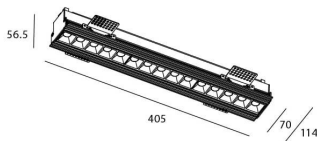

### STAR-T Smart

Lavov Downlights from the family Star-T, power 30 W and CRI 90 with an optic 45 degrees made in Die Cast Aluminum finished in White with a real lumen output of 2250lm and an efficiency of 75lm/W WIRELESS DIMMABLE .

### Scheme

Product	
Real power (W)	30
Real luminous flux (Lm)	2250
Luminous efficiency (Lm/W)	75
Beam angle (°)	45
Life time (h)	50000 h L80B10
IP	20
Electrical class insulation	Clas II
Colour	White
Control gear	DALI+wireless Casambi
Flicker Free	Yes
Light source	LED
Type of LED	SMD
Colour temperature (K)	3000
Colour consistency (SDCM)	SDCM<3
CRI	80