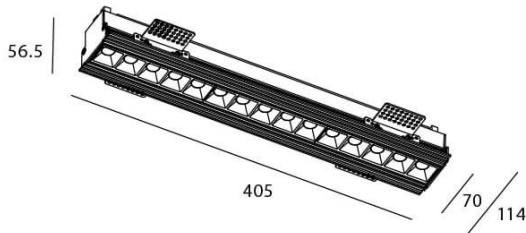

### STAR-T Smart

Lavov Downlights from the family Star-T, power 30 W and CRI 90 with an optic 45 degrees made in Die Cast Aluminum finished in White with a real lumen output of 2250lm and an efficiency of 75lm/W WIRELESS DIMMABLE .

### Scheme

Item code	86.DS30.4339.01
Product type	Indoor
Category	Downlights
Family	STAR
Subfamily	STAR-T Smart
Pictograms	

Product	
Real power (W)	30
Real luminous flux (Lm)	2250
Luminous efficiency (Lm/W)	75
Beam angle (&ordm;)	45
Life time (h)	50000 h L80B10
IP	20
Electrical class insulation	Clas II
Colour	White
Control gear	DALI+wireless Casambi
Flicker Free	Yes
Light source	LED
Type of LED	SMD
Colour temperature (K)	3000
Colour consistency (SDCM)	SDCM<3
CRI	80