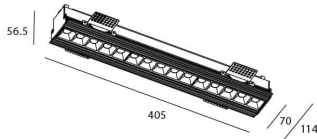

STAR-T Smart

Lavov Downlights from the family Star-T, power 30 W and CRI 90 with an optic 45 degrees made in Die Cast Aluminum finished in White with a real lumen output of 2250lm and an efficiency of 75lm/W WIRELESS DIMMABLE .

Item code	86.DS30.4339.01
Product type	Indoor
Category	Downlights
Family	STAR
Subfamily	STAR-T Smart
Pictograms	

Scheme

Product	
Real power (W)	30
Real luminous flux (Lm)	2250
Luminous efficiency (Lm/W)	75
Beam angle (°)	45
Life time (h)	50000 h L80B10
IP	20
Electrical class insulation	Clas II
Colour	White
Control gear	DALI+wireless Casambi
Flicker Free	Yes
Light source	LED
Type of LED	SMD
Colour temperature (K)	3000
Colour consistency (SDCM)	SDCM<3
CRI	80