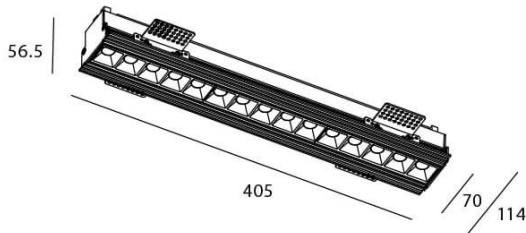

STAR-T Smart

Lavov Downlights from the family Star-T, power 30 W and CRI 90 with an optic 45 degrees made in Die Cast Aluminum finished in White with a real lumen output of 2250lm and an efficiency of 75lm/W WIRELESS DIMMABLE .

Scheme

Item code	86.DS30.4339.01
Product type	Indoor
Category	Downlights
Family	STAR
Subfamily	STAR-T Smart
Pictograms	

Product	
Real power (W)	30
Real luminous flux (Lm)	2250
Luminous efficiency (Lm/W)	75
Beam angle (°)	45
Life time (h)	50000 h L80B10
IP	20
Electrical class insulation	Clas II
Colour	White
Control gear	DALI+wireless Casambi
Flicker Free	Yes
Light source	LED
Type of LED	SMD
Colour temperature (K)	3000
Colour consistency (SDCM)	SDCM3
CRI	80