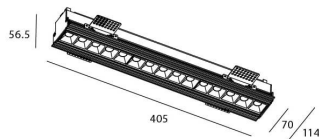

STAR-T Smart

Lavov Downlights from the family Star-T, power 30 W and CRI 90 with an optic 45 degrees made in Die Cast Aluminum finished in black with a real lumen output of 2250lm and an efficiency of 75lm/W WIRELESS DIMMABLE .

Item code	86.DS30.4339.02
Product type	Indoor
Category	Downlights
Family	STAR
Subfamily	STAR-T Smart
Pictograms	

Scheme

Product	
Real power (W)	30
Real luminous flux (Lm)	2250
Luminous efficiency (Lm/W)	75
Beam angle (°)	45
Life time (h)	50000 h L80B10
IP	20
Electrical class insulation	Clas II
Colour	black
Control gear	DALI+wireless Casambi
Flicker Free	Yes
Light source	LED
Type of LED	SMD
Colour temperature (K)	3000
Colour consistency (SDCM)	SDCM<3
CRI	80