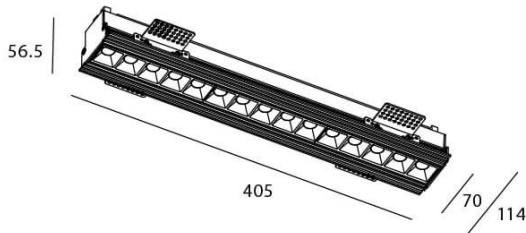

STAR-T Smart

Lavov Downlights from the family Star-T, power 30 W and CRI 90 with an optic 45 degrees made in Die Cast Aluminum finished in black with a real lumen output of 2250lm and an efficiency of 75lm/W WIRELESS DIMMABLE .

Scheme

Item code	86.DS30.4339.02
Product type	Indoor
Category	Downlights
Family	STAR
Subfamily	STAR-T Smart
Pictograms	

Product	
Real power (W)	30
Real luminous flux (Lm)	2250
Luminous efficiency (Lm/W)	75
Beam angle (°)	45
Life time (h)	50000 h L80B10
IP	20
Electrical class insulation	Clas II
Colour	black
Control gear	DALI+wireless Casambi
Flicker Free	Yes
Light source	LED
Type of LED	SMD
Colour temperature (K)	3000
Colour consistency (SDCM)	SDCM3
CRI	80