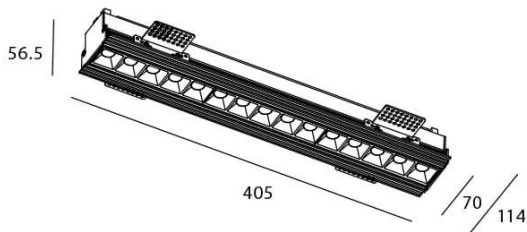

STAR-T Smart

Lavov Downlights from the family Star-T, power 30 W and CRI 90 with an optic 45 degrees made in Die Cast Aluminum finished in black with a real lumen output of 2250lm and an efficiency of 75lm/W WIRELESS DIMMABLE .

Scheme

Item code	86.DS30.4339.02
Product type	Indoor
Category	Downlights
Family	STAR
Subfamily	STAR-T Smart
Pictograms	

Product	
Real power (W)	30
Real luminous flux (Lm)	2250
Luminous efficiency (Lm/W)	75
Beam angle (º)	45
Life time (h)	50000 h L80B10
IP	20
Electrical class insulation	Clas II
Colour	black
Control gear	DALI+wireless Casambi
Flicker Free	Yes
Light source	LED
Type of LED	SMD
Colour temperature (K)	3000
Colour consistency (SDCM)	SDCM<3
CRI	80