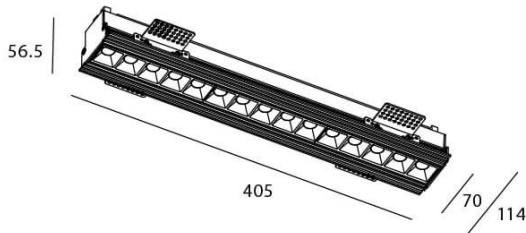

STAR-T Smart

Lavov Downlights from the family Star-T, power 30 W and CRI 90 with an optic Wall Washer degrees made in Die Cast Aluminum finished in White with a real lumen output of 2250lm and an efficiency of 75lm/W WIRELESS DIMMABLE .

Scheme

Item code	86.DS30.4349.01
Product type	Indoor
Category	Downlights
Family	STAR
Subfamily	STAR-T Smart
Pictograms	

Product	
Real power (W)	30
Real luminous flux (Lm)	2250
Luminous efficiency (Lm/W)	75
Beam angle (°)	Wall Washer
Life time (h)	50000 h L80B10
IP	20
Electrical class insulation	Clas II
Colour	White
Control gear	DALI+wireless Casambi
Flicker Free	Yes
Light source	LED
Type of LED	SMD
Colour temperature (K)	3000
Colour consistency (SDCM)	SDCM3
CRI	80