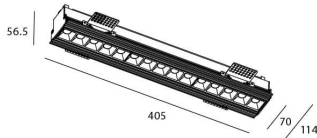

STAR-T Smart

Lavov Downlights from the family Star-T, power 30 W and CRI 90 with an optic Wall Washer degrees made in Die Cast Aluminum finished in White with a real lumen output of 2250lm and an efficiency of 75lm/W WIRELESS DIMMABLE .

Item code	86.DS30.4349.01
Product type	Indoor
Category	Downlights
Family	STAR
Subfamily	STAR-T Smart
Pictograms	

Scheme

Product	
Real power (W)	30
Real luminous flux (Lm)	2250
Luminous efficiency (Lm/W)	75
Beam angle (°)	Wall Washer
Life time (h)	50000 h L80B10
IP	20
Electrical class insulation	Clas II
Colour	White
Control gear	DALI+wireless Casambi
Flicker Free	Yes
Light source	LED
Type of LED	SMD
Colour temperature (K)	3000
Colour consistency (SDCM)	SDCM<3
CRI	80