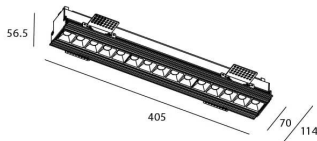

STAR-T Smart

Lavov Downlights from the family Star-T, power 30 W and CRI 90 with an optic Wall Washer degrees made in Die Cast Aluminum finished in black with a real lumen output of 2250lm and an efficiency of 75lm/W WIRELESS DIMMABLE .

Item code	86.DS30.4349.02
Product type	Indoor
Category	Downlights
Family	STAR
Subfamily	STAR-T Smart
Pictograms	

Scheme

Product	
Real power (W)	30
Real luminous flux (Lm)	2250
Luminous efficiency (Lm/W)	75
Beam angle (°)	Wall Washer
Life time (h)	50000 h L80B10
IP	20
Electrical class insulation	Clas II
Colour	black
Control gear	DALI+wireless Casambi
Flicker Free	Yes
Light source	LED
Type of LED	SMD
Colour temperature (K)	3000
Colour consistency (SDCM)	SDCM<3
CRI	80