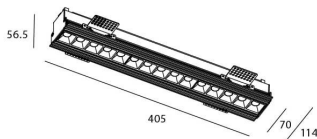

STAR-T Smart

Lavov Downlights from the family Star-T, power 30 W and CRI 90 with an optic Wall Washer degrees made in Die Cast Aluminum finished in black with a real lumen output of 2250lm and an efficiency of 75lm/W WIRELESS DIMMABLE .

Item code	86.DS30.4349.02
Product type	Indoor
Category	Downlights
Family	STAR
Subfamily	STAR-T Smart
Pictograms	

Scheme

Product	
Real power (W)	30
Real luminous flux (Lm)	2250
Luminous efficiency (Lm/W)	75
Beam angle (°)	Wall Washer
Life time (h)	50000 h L80B10
IP	20
Electrical class insulation	Clas II
Colour	black
Control gear	DALI+wireless Casambi
Flicker Free	Yes
Light source	LED
Type of LED	SMD
Colour temperature (K)	3000
Colour consistency (SDCM)	SDCM<3
CRI	80