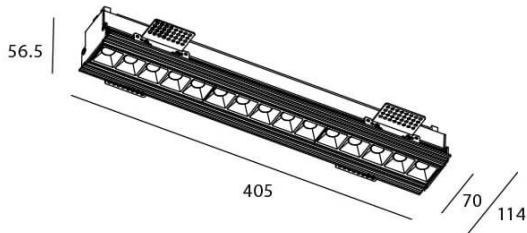

### STAR-T Smart

Lavov Downlights from the family Star-T, power 30 W and CRI 90 with an optic Wall Washer degrees made in Die Cast Aluminum finished in black with a real lumen output of 2250lm and an efficiency of 75lm/W WIRELESS DIMMABLE .

### Scheme

Item code	86.DS30.4349.02
Product type	Indoor
Category	Downlights
Family	STAR
Subfamily	STAR-T Smart
Pictograms	

Product	
Real power (W)	30
Real luminous flux (Lm)	2250
Luminous efficiency (Lm/W)	75
Beam angle (&ordm;)	Wall Washer
Life time (h)	50000 h L80B10
IP	20
Electrical class insulation	Clas II
Colour	black
Control gear	DALI+wireless Casambi
Flicker Free	Yes
Light source	LED
Type of LED	SMD
Colour temperature (K)	3000
Colour consistency (SDCM)	SDCM<3
CRI	80