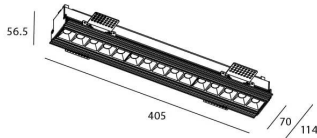

STAR-T Smart

Lavov Downlights from the family Star-T, power 30 W and CRI 90 with an optic 15 degrees made in Die Cast Aluminum finished in White with a real lumen output of 2250lm and an efficiency of 75lm/W WIRELESS DIMMABLE .

Item code	86.DS30.4419.01
Product type	Indoor
Category	Downlights
Family	STAR
Subfamily	STAR-T Smart
Pictograms	

Scheme

Product	
Real power (W)	30
Real luminous flux (Lm)	2250
Luminous efficiency (Lm/W)	75
Beam angle (°)	15
Life time (h)	50000 h L80B10
IP	20
Electrical class insulation	Clas II
Colour	White
Control gear	DALI+wireless Casambi
Flicker Free	Yes
Light source	LED
Type of LED	SMD
Colour temperature (K)	4000
Colour consistency (SDCM)	SDCM<3
CRI	80