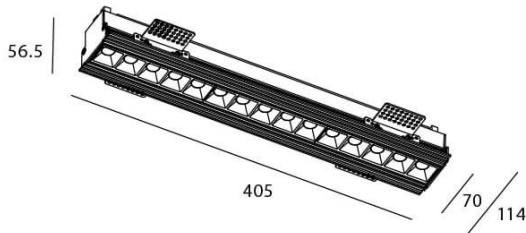

STAR-T Smart

Lavov Downlights from the family Star-T, power 30 W and CRI 90 with an optic 15 degrees made in Die Cast Aluminum finished in White with a real lumen output of 2250lm and an efficiency of 75lm/W WIRELESS DIMMABLE .

Scheme

Item code	86.DS30.4419.01
Product type	Indoor
Category	Downlights
Family	STAR
Subfamily	STAR-T Smart
Pictograms	

Product	
Real power (W)	30
Real luminous flux (Lm)	2250
Luminous efficiency (Lm/W)	75
Beam angle (°)	15
Life time (h)	50000 h L80B10
IP	20
Electrical class insulation	Clas II
Colour	White
Control gear	DALI+wireless Casambi
Flicker Free	Yes
Light source	LED
Type of LED	SMD
Colour temperature (K)	4000
Colour consistency (SDCM)	SDCM3
CRI	80