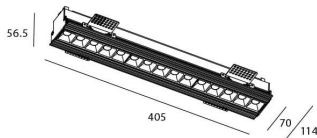

STAR-T Smart

Lavov Downlights from the family Star-T, power 30 W and CRI 90 with an optic 15 degrees made in Die Cast Aluminum finished in White with a real lumen output of 2250lm and an efficiency of 75lm/W WIRELESS DIMMABLE .

Item code	86.DS30.4419.01
Product type	Indoor
Category	Downlights
Family	STAR
Subfamily	STAR-T Smart
Pictograms	

Scheme

Product	
Real power (W)	30
Real luminous flux (Lm)	2250
Luminous efficiency (Lm/W)	75
Beam angle (°)	15
Life time (h)	50000 h L80B10
IP	20
Electrical class insulation	Clas II
Colour	White
Control gear	DALI+wireless Casambi
Flicker Free	Yes
Light source	LED
Type of LED	SMD
Colour temperature (K)	4000
Colour consistency (SDCM)	SDCM<3
CRI	80