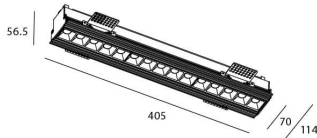

STAR-T Smart

Lavov Downlights from the family Star-T, power 30 W and CRI 90 with an optic 15 degrees made in Die Cast Aluminum finished in black with a real lumen output of 2250lm and an efficiency of 75lm/W WIRELESS DIMMABLE .

Item code	86.DS30.4419.02
Product type	Indoor
Category	Downlights
Family	STAR
Subfamily	STAR-T Smart
Pictograms	

Scheme

Product	
Real power (W)	30
Real luminous flux (Lm)	2250
Luminous efficiency (Lm/W)	75
Beam angle (°)	15
Life time (h)	50000 h L80B10
IP	20
Electrical class insulation	Clas II
Colour	black
Control gear	DALI+wireless Casambi
Flicker Free	Yes
Light source	LED
Type of LED	SMD
Colour temperature (K)	4000
Colour consistency (SDCM)	SDCM<3
CRI	80