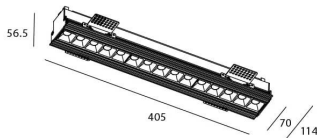

Scheme

Product	
Real power (W)	30
Real luminous flux (Lm)	2250
Luminous efficiency (Lm/W)	75
Beam angle (°)	30
Life time (h)	50000 h L80B10
IP	20
Electrical class insulation	Clas II
Colour	White
Control gear	DALI+wireless Casambi
Flicker Free	Yes
Light source	LED
Type of LED	SMD
Colour temperature (K)	4000
Colour consistency (SDCM)	SDCM<3
CRI	80