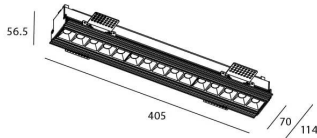

STAR-T Smart

Lavov Downlights from the family Star-T, power 30 W and CRI 90 with an optic 30 degrees made in Die Cast Aluminum finished in White with a real lumen output of 2250lm and an efficiency of 75lm/W WIRELESS DIMMABLE .

Item code	86.DS30.4429.01
Product type	Indoor
Category	Downlights
Family	STAR
Subfamily	STAR-T Smart
Pictograms	

Scheme

Product	
Real power (W)	30
Real luminous flux (Lm)	2250
Luminous efficiency (Lm/W)	75
Beam angle (°)	30
Life time (h)	50000 h L80B10
IP	20
Electrical class insulation	Clas II
Colour	White
Control gear	DALI+wireless Casambi
Flicker Free	Yes
Light source	LED
Type of LED	SMD
Colour temperature (K)	4000
Colour consistency (SDCM)	SDCM<3
CRI	80