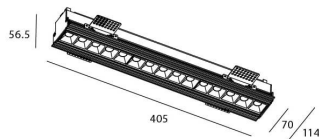

### STAR-T Smart

Lavov Downlights from the family Star-T, power 30 W and CRI 90 with an optic 30 degrees made in Die Cast Aluminum finished in black with a real lumen output of 2250lm and an efficiency of 75lm/W WIRELESS DIMMABLE .

### Scheme

Product	
Real power (W)	30
Real luminous flux (Lm)	2250
Luminous efficiency (Lm/W)	75
Beam angle (°)	30
Life time (h)	50000 h L80B10
IP	20
Electrical class insulation	Clas II
Colour	black
Control gear	DALI+wireless Casambi
Flicker Free	Yes
Light source	LED
Type of LED	SMD
Colour temperature (K)	4000
Colour consistency (SDCM)	SDCM<3
CRI	80