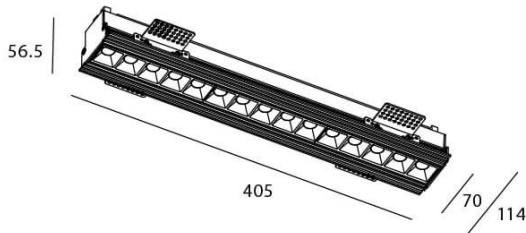

STAR-T Smart

Lavov Downlights from the family Star-T, power 30 W and CRI 90 with an optic 30 degrees made in Die Cast Aluminum finished in black with a real lumen output of 2250lm and an efficiency of 75lm/W WIRELESS DIMMABLE .

Scheme

Item code	86.DS30.4429.02
Product type	Indoor
Category	Downlights
Family	STAR
Subfamily	STAR-T Smart
Pictograms	

Product	
Real power (W)	30
Real luminous flux (Lm)	2250
Luminous efficiency (Lm/W)	75
Beam angle (°)	30
Life time (h)	50000 h L80B10
IP	20
Electrical class insulation	Clas II
Colour	black
Control gear	DALI+wireless Casambi
Flicker Free	Yes
Light source	LED
Type of LED	SMD
Colour temperature (K)	4000
Colour consistency (SDCM)	SDCM3
CRI	80