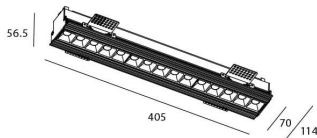

### STAR-T Smart

Lavov Downlights from the family Star-T, power 30 W and CRI 90 with an optic 45 degrees made in Die Cast Aluminum finished in White with a real lumen output of 2250lm and an efficiency of 75lm/W WIRELESS DIMMABLE .

### Scheme

Product	
Real power (W)	30
Real luminous flux (Lm)	2250
Luminous efficiency (Lm/W)	75
Beam angle (°)	45
Life time (h)	50000 h L80B10
IP	20
Electrical class insulation	Clas II
Colour	White
Control gear	DALI+wireless Casambi
Flicker Free	Yes
Light source	LED
Type of LED	SMD
Colour temperature (K)	4000
Colour consistency (SDCM)	SDCM<3
CRI	80