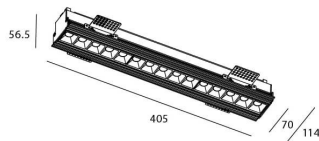

STAR-T Smart

Lavov Downlights from the family Star-T, power 30 W and CRI 90 with an optic 45 degrees made in Die Cast Aluminum finished in White with a real lumen output of 2250lm and an efficiency of 75lm/W WIRELESS DIMMABLE .

Item code	86.DS30.4439.01
Product type	Indoor
Category	Downlights
Family	STAR
Subfamily	STAR-T Smart
Pictograms	

Scheme

Product	
Real power (W)	30
Real luminous flux (Lm)	2250
Luminous efficiency (Lm/W)	75
Beam angle (°)	45
Life time (h)	50000 h L80B10
IP	20
Electrical class insulation	Clas II
Colour	White
Control gear	DALI+wireless Casambi
Flicker Free	Yes
Light source	LED
Type of LED	SMD
Colour temperature (K)	4000
Colour consistency (SDCM)	SDCM<3
CRI	80