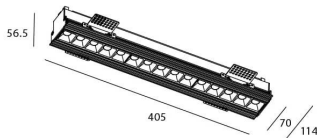

STAR-T Smart

Lavov Downlights from the family Star-T, power 30 W and CRI 90 with an optic 45 degrees made in Die Cast Aluminum finished in White with a real lumen output of 2250lm and an efficiency of 75lm/W WIRELESS DIMMABLE .

Item code	86.DS30.4439.01
Product type	Indoor
Category	Downlights
Family	STAR
Subfamily	STAR-T Smart
Pictograms	

Scheme

Product	
Real power (W)	30
Real luminous flux (Lm)	2250
Luminous efficiency (Lm/W)	75
Beam angle (°)	45
Life time (h)	50000 h L80B10
IP	20
Electrical class insulation	Clas II
Colour	White
Control gear	DALI+wireless Casambi
Flicker Free	Yes
Light source	LED
Type of LED	SMD
Colour temperature (K)	4000
Colour consistency (SDCM)	SDCM<3
CRI	80