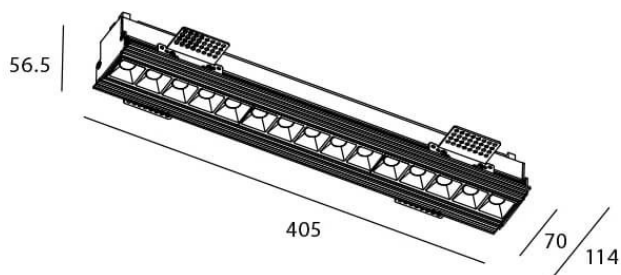

STAR-T Smart

Lavov Downlights from the family Star-T, power 30 W and CRI 90 with an optic 45 degrees made in Die Cast Aluminum finished in White with a real lumen output of 2250lm and an efficiency of 75lm/W WIRELESS DIMMABLE .

Item code	86.DS30.4439.01
Product type	Indoor
Category	Downlights
Family	STAR
Subfamily	STAR-T Smart
Pictograms	

Scheme

Product	
Real power (W)	30
Real luminous flux (Lm)	2250
Luminous efficiency (Lm/W)	75
Beam angle (°)	45
Life time (h)	50000 h L80B10
IP	20
Electrical class insulation	Clas II
Colour	White
Control gear	DALI+wireless Casambi
Flicker Free	Yes
Light source	LED
Type of LED	SMD
Colour temperature (K)	4000
Colour consistency (SDCM)	SDCM<3
CRI	80