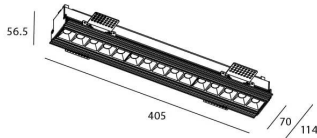

### STAR-T Smart

Lavov Downlights from the family Star-T, power 30 W and CRI 90 with an optic 45 degrees made in Die Cast Aluminum finished in black with a real lumen output of 2250lm and an efficiency of 75lm/W WIRELESS DIMMABLE .

### Scheme

Product	
Real power (W)	30
Real luminous flux (Lm)	2250
Luminous efficiency (Lm/W)	75
Beam angle (°)	45
Life time (h)	50000 h L80B10
IP	20
Electrical class insulation	Clas II
Colour	black
Control gear	DALI+wireless Casambi
Flicker Free	Yes
Light source	LED
Type of LED	SMD
Colour temperature (K)	4000
Colour consistency (SDCM)	SDCM<3
CRI	80