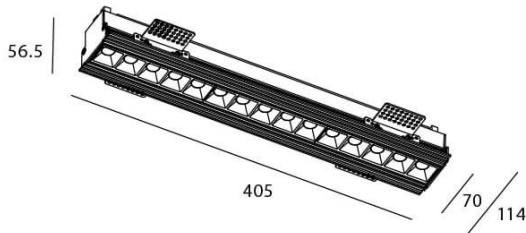

STAR-T Smart

Lavov Downlights from the family Star-T, power 30 W and CRI 90 with an optic 45 degrees made in Die Cast Aluminum finished in black with a real lumen output of 2250lm and an efficiency of 75lm/W WIRELESS DIMMABLE .

Scheme

Item code	86.DS30.4439.02
Product type	Indoor
Category	Downlights
Family	STAR
Subfamily	STAR-T Smart
Pictograms	

Product	
Real power (W)	30
Real luminous flux (Lm)	2250
Luminous efficiency (Lm/W)	75
Beam angle (°)	45
Life time (h)	50000 h L80B10
IP	20
Electrical class insulation	Clas II
Colour	black
Control gear	DALI+wireless Casambi
Flicker Free	Yes
Light source	LED
Type of LED	SMD
Colour temperature (K)	4000
Colour consistency (SDCM)	SDCM3
CRI	80