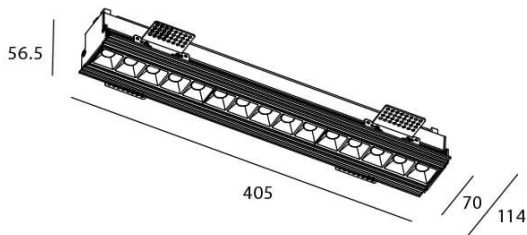

### STAR-T Smart

Lavov Downlights from the family Star-T, power 30 W and CRI 90 with an optic 45 degrees made in Die Cast Aluminum finished in black with a real lumen output of 2250lm and an efficiency of 75lm/W WIRELESS DIMMABLE .

### Scheme

Item code	86.DS30.4439.02
Product type	Indoor
Category	Downlights
Family	STAR
Subfamily	STAR-T Smart
Pictograms	

Product	
Real power (W)	30
Real luminous flux (Lm)	2250
Luminous efficiency (Lm/W)	75
Beam angle (&ordm;)	45
Life time (h)	50000 h L80B10
IP	20
Electrical class insulation	Clas II
Colour	black
Control gear	DALI+wireless Casambi
Flicker Free	Yes
Light source	LED
Type of LED	SMD
Colour temperature (K)	4000
Colour consistency (SDCM)	SDCM<3
CRI	80