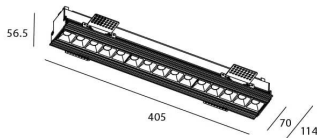

STAR-T Smart

Lavov Downlights from the family Star-T, power 30 W and CRI 90 with an optic Wall Washer degrees made in Die Cast Aluminum finished in White with a real lumen output of 2250lm and an efficiency of 75lm/W WIRELESS DIMMABLE .

Scheme

| | |
|------------------------------------|------------------------------|
| Product | |
| Real power (W) | 30 |
| Real luminous flux (Lm) | 2250 |
| Luminous efficiency (Lm/W) | 75 |
| Beam angle (°) | Wall Washer |
| Life time (h) | 50000 h L80B10 |
| IP | 20 |
| Electrical class insulation | Clas II |
| Colour | White |
| Control gear | DALI+wireless Casambi |
| Flicker Free | Yes |
| Light source | LED |
| Type of LED | SMD |
| Colour temperature (K) | 4000 |
| Colour consistency (SDCM) | SDCM<3 |
| CRI | 80 |