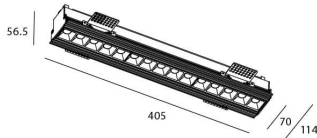

STAR-T Smart

Lavov Downlights from the family Star-T, power 30 W and CRI 90 with an optic Wall Washer degrees made in Die Cast Aluminum finished in White with a real lumen output of 2250lm and an efficiency of 75lm/W WIRELESS DIMMABLE .

Item code	86.DS30.4449.01
Product type	Indoor
Category	Downlights
Family	STAR
Subfamily	STAR-T Smart
Pictograms	

Scheme

Product	
Real power (W)	30
Real luminous flux (Lm)	2250
Luminous efficiency (Lm/W)	75
Beam angle (°)	Wall Washer
Life time (h)	50000 h L80B10
IP	20
Electrical class insulation	Clas II
Colour	White
Control gear	DALI+wireless Casambi
Flicker Free	Yes
Light source	LED
Type of LED	SMD
Colour temperature (K)	4000
Colour consistency (SDCM)	SDCM<3
CRI	80