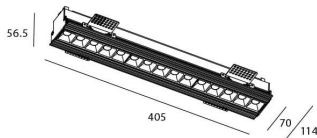

### STAR-T Smart

Lavov Downlights from the family Star-T, power 30 W and CRI 90 with an optic Wall Washer degrees made in Die Cast Aluminum finished in White with a real lumen output of 2250lm and an efficiency of 75lm/W WIRELESS DIMMABLE .

### Scheme

Product	
Real power (W)	30
Real luminous flux (Lm)	2250
Luminous efficiency (Lm/W)	75
Beam angle (°)	Wall Washer
Life time (h)	50000 h L80B10
IP	20
Electrical class insulation	Clas II
Colour	White
Control gear	DALI+wireless Casambi
Flicker Free	Yes
Light source	LED
Type of LED	SMD
Colour temperature (K)	4000
Colour consistency (SDCM)	SDCM<3
CRI	80