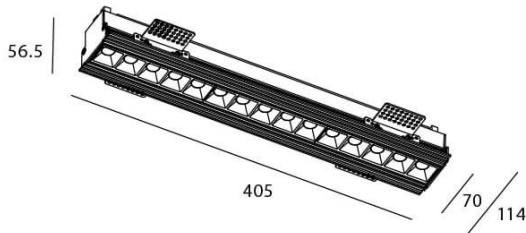

STAR-T Smart

Lavov Downlights from the family Star-T, power 30 W and CRI 90 with an optic Wall Washer degrees made in Die Cast Aluminum finished in White with a real lumen output of 2250lm and an efficiency of 75lm/W WIRELESS DIMMABLE .

Scheme

Item code	86.DS30.4449.01
Product type	Indoor
Category	Downlights
Family	STAR
Subfamily	STAR-T Smart
Pictograms	

Product	
Real power (W)	30
Real luminous flux (Lm)	2250
Luminous efficiency (Lm/W)	75
Beam angle (°)	Wall Washer
Life time (h)	50000 h L80B10
IP	20
Electrical class insulation	Clas II
Colour	White
Control gear	DALI+wireless Casambi
Flicker Free	Yes
Light source	LED
Type of LED	SMD
Colour temperature (K)	4000
Colour consistency (SDCM)	SDCM3
CRI	80