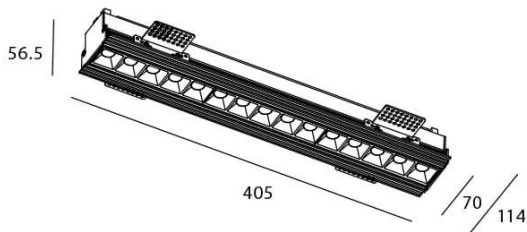

### STAR-T Smart

Lavov Downlights from the family Star-T, power 30 W and CRI 90 with an optic Wall Washer degrees made in Die Cast Aluminum finished in black with a real lumen output of 2250lm and an efficiency of 75lm/W WIRELESS DIMMABLE .

### Scheme

Item code	86.DS30.4449.02
Product type	Indoor
Category	Downlights
Family	STAR
Subfamily	STAR-T Smart
Pictograms	

Product	
Real power (W)	30
Real luminous flux (Lm)	2250
Luminous efficiency (Lm/W)	75
Beam angle (&ordm;)	Wall Washer
Life time (h)	50000 h L80B10
IP	20
Electrical class insulation	Clas II
Colour	black
Control gear	DALI+wireless Casambi
Flicker Free	Yes
Light source	LED
Type of LED	SMD
Colour temperature (K)	4000
Colour consistency (SDCM)	SDCM<3
CRI	80