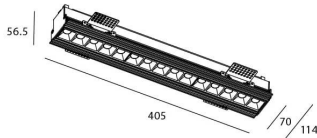

STAR-T Smart

Lavov Downlights from the family Star-T, power 30 W and CRI 90 with an optic Wall Washer degrees made in Die Cast Aluminum finished in black with a real lumen output of 2250lm and an efficiency of 75lm/W WIRELESS DIMMABLE .

Item code	86.DS30.4449.02
Product type	Indoor
Category	Downlights
Family	STAR
Subfamily	STAR-T Smart
Pictograms	

Scheme

Product	
Real power (W)	30
Real luminous flux (Lm)	2250
Luminous efficiency (Lm/W)	75
Beam angle (°)	Wall Washer
Life time (h)	50000 h L80B10
IP	20
Electrical class insulation	Clas II
Colour	black
Control gear	DALI+wireless Casambi
Flicker Free	Yes
Light source	LED
Type of LED	SMD
Colour temperature (K)	4000
Colour consistency (SDCM)	SDCM<3
CRI	80