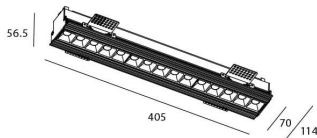

STAR-T Smart

Lavov Downlights from the family Star-T, power 30 W and CRI 90 with an optic Wall Washer degrees made in Die Cast Aluminum finished in black with a real lumen output of 2250lm and an efficiency of 75lm/W WIRELESS DIMMABLE .

Item code	86.DS30.4449.02
Product type	Indoor
Category	Downlights
Family	STAR
Subfamily	STAR-T Smart
Pictograms	

Scheme

Product	
Real power (W)	30
Real luminous flux (Lm)	2250
Luminous efficiency (Lm/W)	75
Beam angle (°)	Wall Washer
Life time (h)	50000 h L80B10
IP	20
Electrical class insulation	Clas II
Colour	black
Control gear	DALI+wireless Casambi
Flicker Free	Yes
Light source	LED
Type of LED	SMD
Colour temperature (K)	4000
Colour consistency (SDCM)	SDCM<3
CRI	80