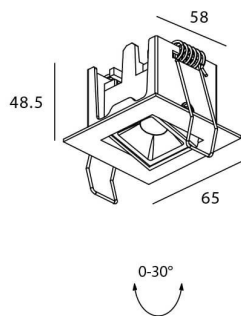

STAR-A Smart

Lavov Downlights from the family Star-A ,power 2 W and CRI 90 with an optic 15 degrees made in Die Cast Aluminum finished in White with a real lumen output of 90lm and an efficiency of 45lm/W WIRELESS DIMMABLE .

Item code	86.DS31.1319.01
Product type	Indoor
Category	Downlights
Family	STAR
Subfamily	STAR-A Smart
Pictograms	

Scheme

Product	
Real power (W)	2
Real luminous flux (Lm)	90
Luminous efficiency (Lm/W)	45
Beam angle (°)	15
Life time (h)	50000 h L80B10
IP	20
Electrical class insulation	Clas II
Colour	White
Control gear	DALI+wireless Casambi
Flicker Free	Yes
Light source	LED
Type of LED	SMD
Colour temperature (K)	3000
Colour consistency (SDCM)	SDCM<3
CRI	80