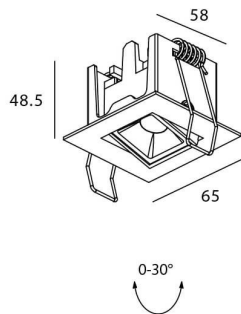

STAR-A Smart

Lavov Downlights from the family Star-A ,power 2 W and CRI 90 with an optic 15 degrees made in Die Cast Aluminum finished in White with a real lumen output of 90lm and an efficiency of 45lm/W WIRELESS DIMMABLE .

Item code	86.DS31.1319.01
Product type	Indoor
Category	Downlights
Family	STAR
Subfamily	STAR-A Smart

Pictograms

Scheme

Product	
Real power (W)	2
Real luminous flux (Lm)	90
Luminous efficiency (Lm/W)	45
Beam angle (°)	15
Life time (h)	50000 h L80B10
IP	20
Electrical class insulation	Clas II
Colour	White
Control gear	DALI+wireless Casambi
Flicker Free	Yes
Light source	LED
Type of LED	SMD
Colour temperature (K)	3000
Colour consistency (SDCM)	SDCM<3
CRI	80