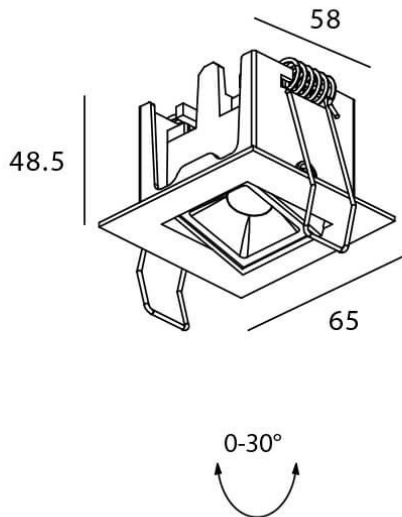

STAR-A Smart

Lavov Downlights from the family Star-A ,power 2 W and CRI 90 with an optic 15 degrees made in Die Cast Aluminum finished in White with a real lumen output of 90lm and an efficiency of 45lm/W WIRELESS DIMMABLE .

Scheme

Item code	86.DS31.1319.01
Product type	Indoor
Category	Downlights
Family	STAR
Subfamily	STAR-A Smart
Pictograms	

Product	
Real power (W)	2
Real luminous flux (Lm)	90
Luminous efficiency (Lm/W)	45
Beam angle (º)	15
Life time (h)	50000 h L80B10
IP	20
Electrical class insulation	Clas II
Colour	White
Control gear	DALI+wireless Casambi
Flicker Free	Yes
Light source	LED
Type of LED	SMD
Colour temperature (K)	3000
Colour consistency (SDCM)	SDCM<3
CRI	80