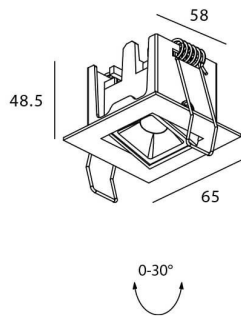

### STAR-A Smart

Lavov Downlights from the family Star-A ,power 2 W and CRI 90 with an optic 15 degrees made in Die Cast Aluminum finished in black with a real lumen output of 90lm and an efficiency of 45lm/W WIRELESS DIMMABLE .

### Scheme

Product	
Real power (W)	2
Real luminous flux (Lm)	90
Luminous efficiency (Lm/W)	45
Beam angle (°)	15
Life time (h)	50000 h L80B10
IP	20
Electrical class insulation	Clas II
Colour	black
Control gear	DALI+wireless Casambi
Flicker Free	Yes
Light source	LED
Type of LED	SMD
Colour temperature (K)	3000
Colour consistency (SDCM)	SDCM<3
CRI	80