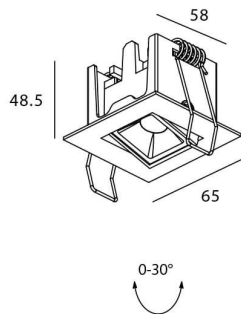

STAR-A Smart

Lavov Downlights from the family Star-A ,power 2 W and CRI 90 with an optic 15 degrees made in Die Cast Aluminum finished in black with a real lumen output of 90lm and an efficiency of 45lm/W WIRELESS DIMMABLE .

Item code	86.DS31.1319.02
Product type	Indoor
Category	Downlights
Family	STAR
Subfamily	STAR-A Smart

Pictograms

Scheme

Product	
Real power (W)	2
Real luminous flux (Lm)	90
Luminous efficiency (Lm/W)	45
Beam angle (°)	15
Life time (h)	50000 h L80B10
IP	20
Electrical class insulation	Clas II
Colour	black
Control gear	DALI+wireless Casambi
Flicker Free	Yes
Light source	LED
Type of LED	SMD
Colour temperature (K)	3000
Colour consistency (SDCM)	SDCM<3
CRI	80