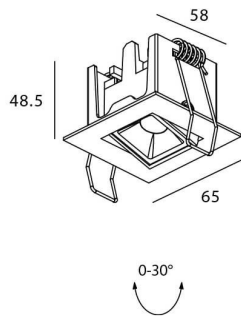

### STAR-A Smart

Lavov Downlights from the family Star-A ,power 2 W and CRI 90 with an optic 30 degrees made in Die Cast Aluminum finished in White with a real lumen output of 90lm and an efficiency of 45lm/W WIRELESS DIMMABLE .

### Scheme

Product	
Real power (W)	2
Real luminous flux (Lm)	90
Luminous efficiency (Lm/W)	45
Beam angle (°)	30
Life time (h)	50000 h L80B10
IP	20
Electrical class insulation	Clas II
Colour	White
Control gear	DALI+wireless Casambi
Flicker Free	Yes
Light source	LED
Type of LED	SMD
Colour temperature (K)	3000
Colour consistency (SDCM)	SDCM<3
CRI	80