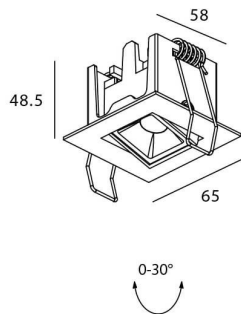

Scheme

Product

Real power (W) 2

Real luminous flux (Lm) 90

Luminous efficiency (Lm/W) 45

Beam angle (°) 30

Life time (h) 50000 h L80B10

IP 20

Electrical class insulation Clas II

Colour White

Control gear DALI+wireless Casambi

Flicker Free Yes

Light source LED

Type of LED SMD

Colour temperature (K) 3000

Colour consistency (SDCM) SDCM<3

CRI 80