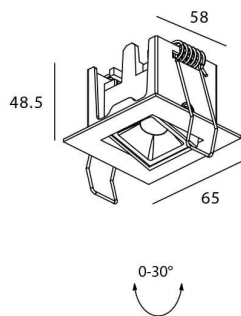

STAR-A Smart

Lavov Downlights from the family Star-A ,power 2 W and CRI 90 with an optic 30 degrees made in Die Cast Aluminum finished in black with a real lumen output of 90lm and an efficiency of 45lm/W WIRELESS DIMMABLE .

Item code	86.DS31.1329.02
Product type	Indoor
Category	Downlights
Family	STAR
Subfamily	STAR-A Smart
Pictograms	

Scheme

Product	
Real power (W)	2
Real luminous flux (Lm)	90
Luminous efficiency (Lm/W)	45
Beam angle (°)	30
Life time (h)	50000 h L80B10
IP	20
Electrical class insulation	Clas II
Colour	black
Control gear	DALI+wireless Casambi
Flicker Free	Yes
Light source	LED
Type of LED	SMD
Colour temperature (K)	3000
Colour consistency (SDCM)	SDCM<3
CRI	80