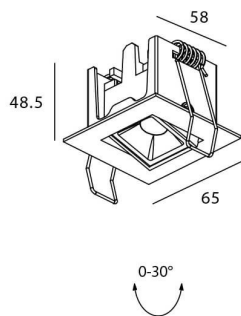

STAR-A Smart

Lavov Downlights from the family Star-A ,power 2 W and CRI 90 with an optic 45 degrees made in Die Cast Aluminum finished in White with a real lumen output of 90lm and an efficiency of 45lm/W WIRELESS DIMMABLE .

Item code	86.DS31.1339.01
Product type	Indoor
Category	Downlights
Family	STAR
Subfamily	STAR-A Smart

Pictograms

Scheme

Product	
Real power (W)	2
Real luminous flux (Lm)	90
Luminous efficiency (Lm/W)	45
Beam angle (°)	45
Life time (h)	50000 h L80B10
IP	20
Electrical class insulation	Clas II
Colour	White
Control gear	DALI+wireless Casambi
Flicker Free	Yes
Light source	LED
Type of LED	SMD
Colour temperature (K)	3000
Colour consistency (SDCM)	SDCM<3
CRI	80