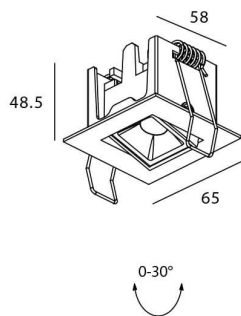

Scheme

Product	
Real power (W)	2
Real luminous flux (Lm)	90
Luminous efficiency (Lm/W)	45
Beam angle (°)	45
Life time (h)	50000 h L80B10
IP	20
Electrical class insulation	Clas II
Colour	White
Control gear	DALI+wireless Casambi
Flicker Free	Yes
Light source	LED
Type of LED	SMD
Colour temperature (K)	3000
Colour consistency (SDCM)	SDCM<3
CRI	80