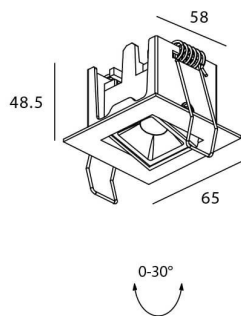

Scheme

Product	
Real power (W)	2
Real luminous flux (Lm)	90
Luminous efficiency (Lm/W)	45
Beam angle (°)	45
Life time (h)	50000 h L80B10
IP	20
Electrical class insulation	Clas II
Colour	black
Control gear	DALI+wireless Casambi
Flicker Free	Yes
Light source	LED
Type of LED	SMD
Colour temperature (K)	3000
Colour consistency (SDCM)	SDCM<3
CRI	80