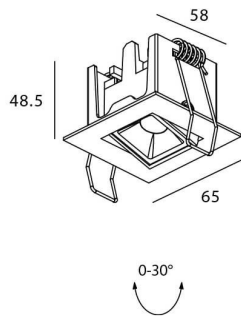

STAR-A Smart

Lavov Downlights from the family Star-A ,power 2 W and CRI 90 with an optic 45 degrees made in Die Cast Aluminum finished in black with a real lumen output of 90lm and an efficiency of 45lm/W WIRELESS DIMMABLE .

Item code	86.DS31.1339.02
Product type	Indoor
Category	Downlights
Family	STAR
Subfamily	STAR-A Smart
Pictograms	

Scheme

Product	
Real power (W)	2
Real luminous flux (Lm)	90
Luminous efficiency (Lm/W)	45
Beam angle (°)	45
Life time (h)	50000 h L80B10
IP	20
Electrical class insulation	Clas II
Colour	black
Control gear	DALI+wireless Casambi
Flicker Free	Yes
Light source	LED
Type of LED	SMD
Colour temperature (K)	3000
Colour consistency (SDCM)	SDCM<3
CRI	80