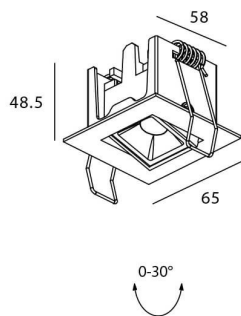

STAR-A Smart

Lavov Downlights from the family Star-A ,power 2 W and CRI 90 with an optic 15 degrees made in Die Cast Aluminum finished in White with a real lumen output of 90lm and an efficiency of 45lm/W WIRELESS DIMMABLE .

| | |
|------------------------------------|------------------------------|
| Product | |
| Real power (W) | 2 |
| Real luminous flux (Lm) | 90 |
| Luminous efficiency (Lm/W) | 45 |
| Beam angle (°) | 15 |
| Life time (h) | 50000 h L80B10 |
| IP | 20 |
| Electrical class insulation | Clas II |
| Colour | White |
| Control gear | DALI+wireless Casambi |
| Flicker Free | Yes |
| Light source | LED |
| Type of LED | SMD |
| Colour temperature (K) | 4000 |
| Colour consistency (SDCM) | SDCM<3 |
| CRI | 80 |