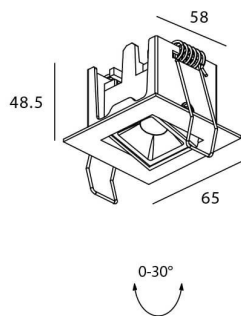

Scheme

Product	
Real power (W)	2
Real luminous flux (Lm)	90
Luminous efficiency (Lm/W)	45
Beam angle (°)	15
Life time (h)	50000 h L80B10
IP	20
Electrical class insulation	Clas II
Colour	White
Control gear	DALI+wireless Casambi
Flicker Free	Yes
Light source	LED
Type of LED	SMD
Colour temperature (K)	4000
Colour consistency (SDCM)	SDCM<3
CRI	80