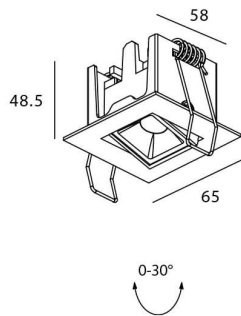

STAR-A Smart

Lavov Downlights from the family Star-A ,power 2 W and CRI 90 with an optic 15 degrees made in Die Cast Aluminum finished in black with a real lumen output of 90lm and an efficiency of 45lm/W WIRELESS DIMMABLE .

Item code	86.DS31.1419.02
Product type	Indoor
Category	Downlights
Family	STAR
Subfamily	STAR-A Smart
Pictograms	

Scheme

Product	
Real power (W)	2
Real luminous flux (Lm)	90
Luminous efficiency (Lm/W)	45
Beam angle (°)	15
Life time (h)	50000 h L80B10
IP	20
Electrical class insulation	Clas II
Colour	black
Control gear	DALI+wireless Casambi
Flicker Free	Yes
Light source	LED
Type of LED	SMD
Colour temperature (K)	4000
Colour consistency (SDCM)	SDCM<3
CRI	80