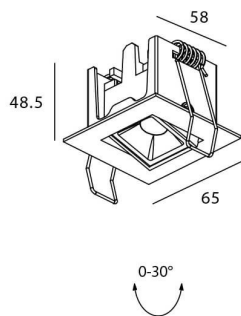

STAR-A Smart

Lavov Downlights from the family Star-A ,power 2 W and CRI 90 with an optic 15 degrees made in Die Cast Aluminum finished in black with a real lumen output of 90lm and an efficiency of 45lm/W WIRELESS DIMMABLE .

Item code	86.DS31.1419.02
Product type	Indoor
Category	Downlights
Family	STAR
Subfamily	STAR-A Smart

Pictograms

Scheme

Product	
Real power (W)	2
Real luminous flux (Lm)	90
Luminous efficiency (Lm/W)	45
Beam angle (°)	15
Life time (h)	50000 h L80B10
IP	20
Electrical class insulation	Clas II
Colour	black
Control gear	DALI+wireless Casambi
Flicker Free	Yes
Light source	LED
Type of LED	SMD
Colour temperature (K)	4000
Colour consistency (SDCM)	SDCM<3
CRI	80