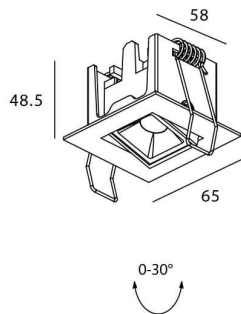

Scheme

Product	
Real power (W)	2
Real luminous flux (Lm)	90
Luminous efficiency (Lm/W)	45
Beam angle (°)	30
Life time (h)	50000 h L80B10
IP	20
Electrical class insulation	Clas II
Colour	White
Control gear	DALI+wireless Casambi
Flicker Free	Yes
Light source	LED
Type of LED	SMD
Colour temperature (K)	4000
Colour consistency (SDCM)	SDCM<3
CRI	80