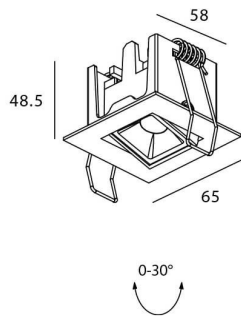

Scheme

Product	
Real power (W)	2
Real luminous flux (Lm)	90
Luminous efficiency (Lm/W)	45
Beam angle (°)	30
Life time (h)	50000 h L80B10
IP	20
Electrical class insulation	Clas II
Colour	White
Control gear	DALI+wireless Casambi
Flicker Free	Yes
Light source	LED
Type of LED	SMD
Colour temperature (K)	4000
Colour consistency (SDCM)	SDCM<3
CRI	80