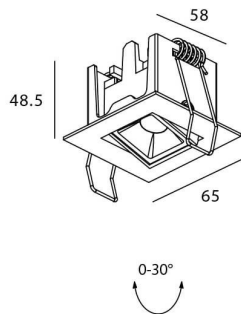

### Scheme

Product	
Real power (W)	2
Real luminous flux (Lm)	90
Luminous efficiency (Lm/W)	45
Beam angle (°)	30
Life time (h)	50000 h L80B10
IP	20
Electrical class insulation	Clas II
Colour	White
Control gear	DALI+wireless Casambi
Flicker Free	Yes
Light source	LED
Type of LED	SMD
Colour temperature (K)	4000
Colour consistency (SDCM)	SDCM<3
CRI	80