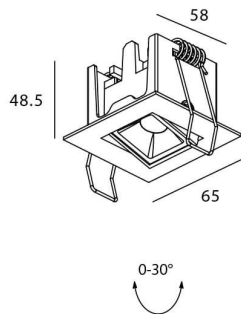

STAR-A Smart

Lavov Downlights from the family Star-A ,power 2 W and CRI 90 with an optic 30 degrees made in Die Cast Aluminum finished in black with a real lumen output of 90lm and an efficiency of 45lm/W WIRELESS DIMMABLE .

Item code	86.DS31.1429.02
Product type	Indoor
Category	Downlights
Family	STAR
Subfamily	STAR-A Smart

Pictograms

Scheme

Product	
Real power (W)	2
Real luminous flux (Lm)	90
Luminous efficiency (Lm/W)	45
Beam angle (°)	30
Life time (h)	50000 h L80B10
IP	20
Electrical class insulation	Clas II
Colour	black
Control gear	DALI+wireless Casambi
Flicker Free	Yes
Light source	LED
Type of LED	SMD
Colour temperature (K)	4000
Colour consistency (SDCM)	SDCM<3
CRI	80