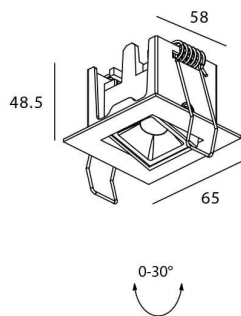

Scheme

Product	
Real power (W)	2
Real luminous flux (Lm)	90
Luminous efficiency (Lm/W)	45
Beam angle (°)	45
Life time (h)	50000 h L80B10
IP	20
Electrical class insulation	Clas II
Colour	White
Control gear	DALI+wireless Casambi
Flicker Free	Yes
Light source	LED
Type of LED	SMD
Colour temperature (K)	4000
Colour consistency (SDCM)	SDCM<3
CRI	80