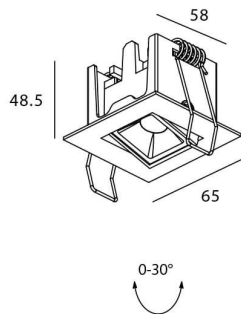

STAR-A Smart

Lavov Downlights from the family Star-A ,power 2 W and CRI 90 with an optic 45 degrees made in Die Cast Aluminum finished in White with a real lumen output of 90lm and an efficiency of 45lm/W WIRELESS DIMMABLE .

Item code	86.DS31.1439.01
Product type	Indoor
Category	Downlights
Family	STAR
Subfamily	STAR-A Smart

Pictograms

Scheme

Product	
Real power (W)	2
Real luminous flux (Lm)	90
Luminous efficiency (Lm/W)	45
Beam angle (°)	45
Life time (h)	50000 h L80B10
IP	20
Electrical class insulation	Clas II
Colour	White
Control gear	DALI+wireless Casambi
Flicker Free	Yes
Light source	LED
Type of LED	SMD
Colour temperature (K)	4000
Colour consistency (SDCM)	SDCM<3
CRI	80