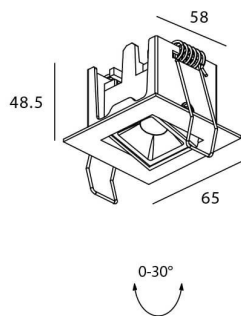

STAR-A Smart

Lavov Downlights from the family Star-A ,power 2 W and CRI 90 with an optic 45 degrees made in Die Cast Aluminum finished in black with a real lumen output of 90lm and an efficiency of 45lm/W WIRELESS DIMMABLE .

Item code	86.DS31.1439.02
Product type	Indoor
Category	Downlights
Family	STAR
Subfamily	STAR-A Smart
Pictograms	

Scheme

Product	
Real power (W)	2
Real luminous flux (Lm)	90
Luminous efficiency (Lm/W)	45
Beam angle (°)	45
Life time (h)	50000 h L80B10
IP	20
Electrical class insulation	Clas II
Colour	black
Control gear	DALI+wireless Casambi
Flicker Free	Yes
Light source	LED
Type of LED	SMD
Colour temperature (K)	4000
Colour consistency (SDCM)	SDCM<3
CRI	80