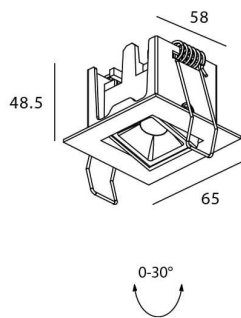

STAR-A Smart

Lavov Downlights from the family Star-A ,power 2 W and CRI 90 with an optic 45 degrees made in Die Cast Aluminum finished in black with a real lumen output of 90lm and an efficiency of 45lm/W WIRELESS DIMMABLE .

Item code	86.DS31.1439.02
Product type	Indoor
Category	Downlights
Family	STAR
Subfamily	STAR-A Smart
Pictograms	

Scheme

Product	
Real power (W)	2
Real luminous flux (Lm)	90
Luminous efficiency (Lm/W)	45
Beam angle (°)	45
Life time (h)	50000 h L80B10
IP	20
Electrical class insulation	Clas II
Colour	black
Control gear	DALI+wireless Casambi
Flicker Free	Yes
Light source	LED
Type of LED	SMD
Colour temperature (K)	4000
Colour consistency (SDCM)	SDCM<3
CRI	80