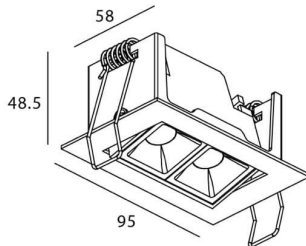

STAR-A Smart

Lavov Downlights from the family Star-A ,power 4 W and CRI 90 with an optic 15 degrees made in Die Cast Aluminum finished in White with a real lumen output of 240lm and an efficiency of 60lm/W WIRELESS DIMMABLE .

Item code	86.DS31.2319.01
Product type	Indoor
Category	Downlights
Family	STAR
Subfamily	STAR-A Smart
Pictograms	

Scheme

Product	
Real power (W)	4
Real luminous flux (Lm)	240
Luminous efficiency (Lm/W)	60
Beam angle (°)	15
Life time (h)	50000 h L80B10
IP	20
Electrical class insulation	Clas II
Colour	White
Control gear	DALI+wireless Casambi
Flicker Free	Yes
Light source	LED
Type of LED	SMD
Colour temperature (K)	3000
Colour consistency (SDCM)	SDCM<3
CRI	80