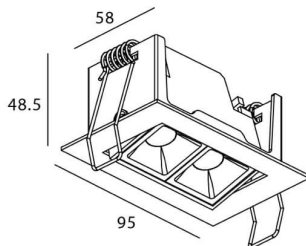

STAR-A Smart

Lavov Downlights from the family Star-A ,power 4 W and CRI 90 with an optic 15 degrees made in Die Cast Aluminum finished in White with a real lumen output of 240lm and an efficiency of 60lm/W WIRELESS DIMMABLE .

Item code	86.DS31.2319.01
Product type	Indoor
Category	Downlights
Family	STAR
Subfamily	STAR-A Smart

Pictograms

Scheme

Product	
Real power (W)	4
Real luminous flux (Lm)	240
Luminous efficiency (Lm/W)	60
Beam angle (°)	15
Life time (h)	50000 h L80B10
IP	20
Electrical class insulation	Clas II
Colour	White
Control gear	DALI+wireless Casambi
Flicker Free	Yes
Light source	LED
Type of LED	SMD
Colour temperature (K)	3000
Colour consistency (SDCM)	SDCM<3
CRI	80