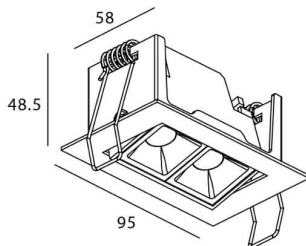

STAR-A Smart

Lavov Downlights from the family Star-A ,power 4 W and CRI 90 with an optic 15 degrees made in Die Cast Aluminum finished in White with a real lumen output of 240lm and an efficiency of 60lm/W WIRELESS DIMMABLE .

Item code	86.DS31.2319.01
Product type	Indoor
Category	Downlights
Family	STAR
Subfamily	STAR-A Smart
Pictograms	

Scheme

Product	
Real power (W)	4
Real luminous flux (Lm)	240
Luminous efficiency (Lm/W)	60
Beam angle (°)	15
Life time (h)	50000 h L80B10
IP	20
Electrical class insulation	Clas II
Colour	White
Control gear	DALI+wireless Casambi
Flicker Free	Yes
Light source	LED
Type of LED	SMD
Colour temperature (K)	3000
Colour consistency (SDCM)	SDCM<3
CRI	80