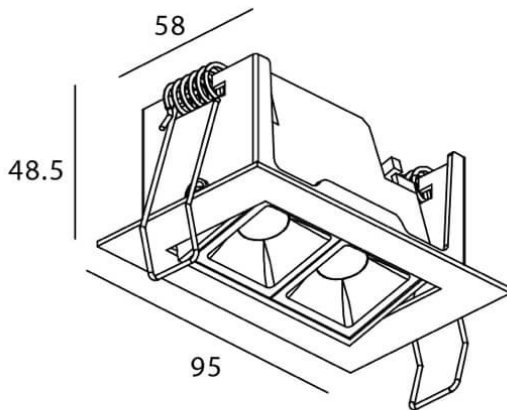

STAR-A Smart

Lavov Downlights from the family Star-A ,power 4 W and CRI 90 with an optic 15 degrees made in Die Cast Aluminum finished in black with a real lumen output of 240lm and an efficiency of 60lm/W WIRELESS DIMMABLE .

Scheme

Item code	86.DS31.2319.02
Product type	Indoor
Category	Downlights
Family	STAR
Subfamily	STAR-A Smart
Pictograms	

Product	
Real power (W)	4
Real luminous flux (Lm)	240
Luminous efficiency (Lm/W)	60
Beam angle (°)	15
Life time (h)	50000 h L80B10
IP	20
Electrical class insulation	Clas II
Colour	black
Control gear	DALI+wireless Casambi
Flicker Free	Yes
Light source	LED
Type of LED	SMD
Colour temperature (K)	3000
Colour consistency (SDCM)	SDCM3
CRI	80