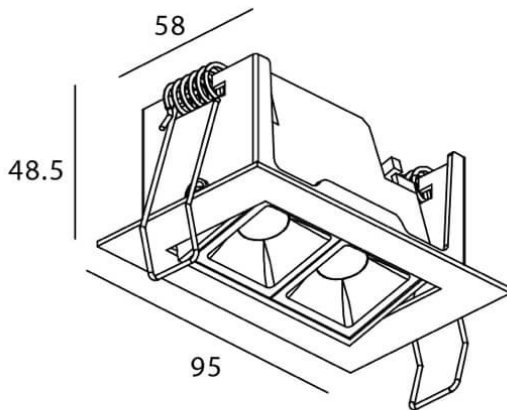

STAR-A Smart

Lavov Downlights from the family Star-A ,power 4 W and CRI 90 with an optic 15 degrees made in Die Cast Aluminum finished in black with a real lumen output of 240lm and an efficiency of 60lm/W WIRELESS DIMMABLE .

Scheme

Item code	86.DS31.2319.02
Product type	Indoor
Category	Downlights
Family	STAR
Subfamily	STAR-A Smart
Pictograms	

Product	
Real power (W)	4
Real luminous flux (Lm)	240
Luminous efficiency (Lm/W)	60
Beam angle (º)	15
Life time (h)	50000 h L80B10
IP	20
Electrical class insulation	Clas II
Colour	black
Control gear	DALI+wireless Casambi
Flicker Free	Yes
Light source	LED
Type of LED	SMD
Colour temperature (K)	3000
Colour consistency (SDCM)	SDCM<3
CRI	80