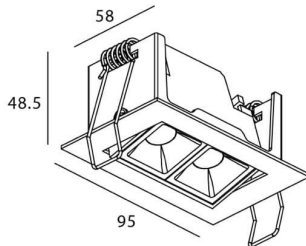

STAR-A Smart

Lavov Downlights from the family Star-A ,power 4 W and CRI 90 with an optic 15 degrees made in Die Cast Aluminum finished in black with a real lumen output of 240lm and an efficiency of 60lm/W WIRELESS DIMMABLE .

Item code	86.DS31.2319.02
Product type	Indoor
Category	Downlights
Family	STAR
Subfamily	STAR-A Smart
Pictograms	

Scheme

Product	
Real power (W)	4
Real luminous flux (Lm)	240
Luminous efficiency (Lm/W)	60
Beam angle (°)	15
Life time (h)	50000 h L80B10
IP	20
Electrical class insulation	Clas II
Colour	black
Control gear	DALI+wireless Casambi
Flicker Free	Yes
Light source	LED
Type of LED	SMD
Colour temperature (K)	3000
Colour consistency (SDCM)	SDCM<3
CRI	80