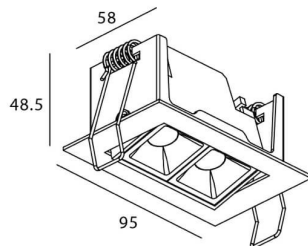

Scheme

Product

Real power (W)	4
Real luminous flux (Lm)	240
Luminous efficiency (Lm/W)	60
Beam angle (°)	15
Life time (h)	50000 h L80B10
IP	20
Electrical class insulation	Clas II
Colour	black
Control gear	DALI+wireless Casambi
Flicker Free	Yes
Light source	LED
Type of LED	SMD
Colour temperature (K)	3000
Colour consistency (SDCM)	SDCM<3
CRI	80