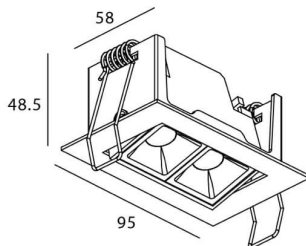

Scheme

Product

Real power (W)	4
Real luminous flux (Lm)	240
Luminous efficiency (Lm/W)	60
Beam angle (°)	15
Life time (h)	50000 h L80B10
IP	20
Electrical class insulation	Clas II
Colour	black
Control gear	DALI+wireless Casambi
Flicker Free	Yes
Light source	LED
Type of LED	SMD
Colour temperature (K)	3000
Colour consistency (SDCM)	SDCM<3
CRI	80