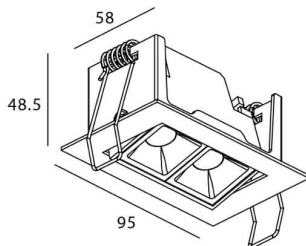

STAR-A Smart

Lavov Downlights from the family Star-A ,power 4 W and CRI 90 with an optic 15 degrees made in Die Cast Aluminum finished in black with a real lumen output of 240lm and an efficiency of 60lm/W WIRELESS DIMMABLE .

Item code	86.DS31.2319.02
Product type	Indoor
Category	Downlights
Family	STAR
Subfamily	STAR-A Smart
Pictograms	

Scheme

Product	
Real power (W)	4
Real luminous flux (Lm)	240
Luminous efficiency (Lm/W)	60
Beam angle (°)	15
Life time (h)	50000 h L80B10
IP	20
Electrical class insulation	Clas II
Colour	black
Control gear	DALI+wireless Casambi
Flicker Free	Yes
Light source	LED
Type of LED	SMD
Colour temperature (K)	3000
Colour consistency (SDCM)	SDCM<3
CRI	80