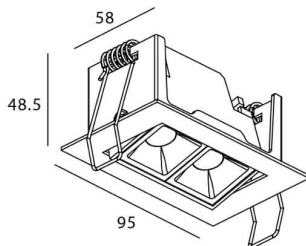

STAR-A Smart

Lavov Downlights from the family Star-A ,power 4 W and CRI 90 with an optic 30 degrees made in Die Cast Aluminum finished in White with a real lumen output of 240lm and an efficiency of 60lm/W WIRELESS DIMMABLE .

Item code	86.DS31.2329.01
Product type	Indoor
Category	Downlights
Family	STAR
Subfamily	STAR-A Smart
Pictograms	

Scheme

Product	
Real power (W)	4
Real luminous flux (Lm)	240
Luminous efficiency (Lm/W)	60
Beam angle (°)	30
Life time (h)	50000 h L80B10
IP	20
Electrical class insulation	Clas II
Colour	White
Control gear	DALI+wireless Casambi
Flicker Free	Yes
Light source	LED
Type of LED	SMD
Colour temperature (K)	3000
Colour consistency (SDCM)	SDCM<3
CRI	80