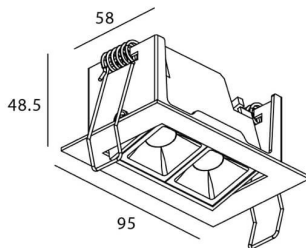

Scheme

Product	
Real power (W)	4
Real luminous flux (Lm)	240
Luminous efficiency (Lm/W)	60
Beam angle (°)	30
Life time (h)	50000 h L80B10
IP	20
Electrical class insulation	Clas II
Colour	White
Control gear	DALI+wireless Casambi
Flicker Free	Yes
Light source	LED
Type of LED	SMD
Colour temperature (K)	3000
Colour consistency (SDCM)	SDCM<3
CRI	80