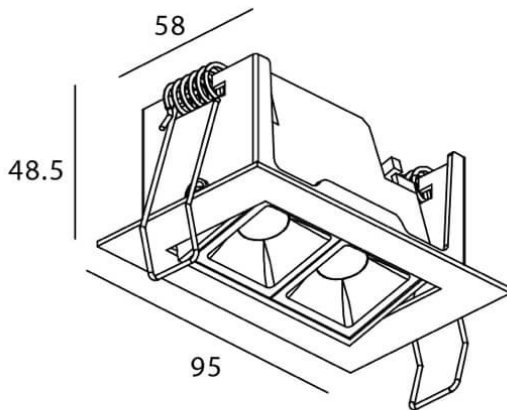

### STAR-A Smart

Lavov Downlights from the family Star-A ,power 4 W and CRI 90 with an optic 30 degrees made in Die Cast Aluminum finished in White with a real lumen output of 240lm and an efficiency of 60lm/W WIRELESS DIMMABLE .

### Scheme

Item code	86.DS31.2329.01
Product type	Indoor
Category	Downlights
Family	STAR
Subfamily	STAR-A Smart
Pictograms	

Product	
Real power (W)	4
Real luminous flux (Lm)	240
Luminous efficiency (Lm/W)	60
Beam angle (°)	30
Life time (h)	50000 h L80B10
IP	20
Electrical class insulation	Clas II
Colour	White
Control gear	DALI+wireless Casambi
Flicker Free	Yes
Light source	LED
Type of LED	SMD
Colour temperature (K)	3000
Colour consistency (SDCM)	SDCM3
CRI	80