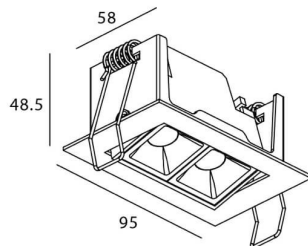

### STAR-A Smart

Lavov Downlights from the family Star-A ,power 4 W and CRI 90 with an optic 30 degrees made in Die Cast Aluminum finished in black with a real lumen output of 240lm and an efficiency of 60lm/W WIRELESS DIMMABLE .

### Scheme

Product	
Real power (W)	4
Real luminous flux (Lm)	240
Luminous efficiency (Lm/W)	60
Beam angle (°)	30
Life time (h)	50000 h L80B10
IP	20
Electrical class insulation	Clas II
Colour	black
Control gear	DALI+wireless Casambi
Flicker Free	Yes
Light source	LED
Type of LED	SMD
Colour temperature (K)	3000
Colour consistency (SDCM)	SDCM<3
CRI	80