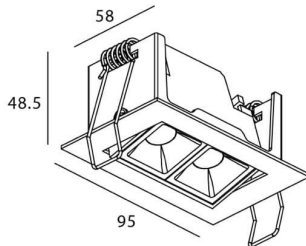

### STAR-A Smart

Lavov Downlights from the family Star-A ,power 4 W and CRI 90 with an optic 30 degrees made in Die Cast Aluminum finished in black with a real lumen output of 240lm and an efficiency of 60lm/W WIRELESS DIMMABLE .

### Scheme

Product	
Real power (W)	4
Real luminous flux (Lm)	240
Luminous efficiency (Lm/W)	60
Beam angle (°)	30
Life time (h)	50000 h L80B10
IP	20
Electrical class insulation	Clas II
Colour	black
Control gear	DALI+wireless Casambi
Flicker Free	Yes
Light source	LED
Type of LED	SMD
Colour temperature (K)	3000
Colour consistency (SDCM)	SDCM<3
CRI	80