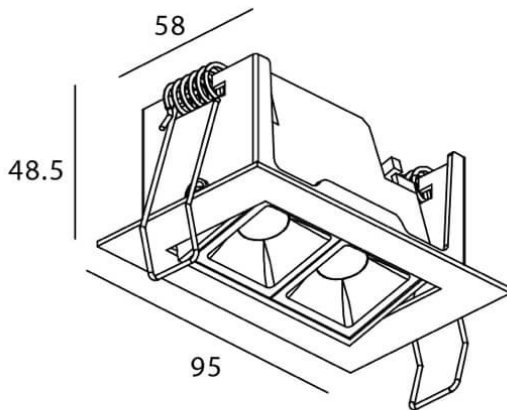

STAR-A Smart

Lavov Downlights from the family Star-A ,power 4 W and CRI 90 with an optic 30 degrees made in Die Cast Aluminum finished in black with a real lumen output of 240lm and an efficiency of 60lm/W WIRELESS DIMMABLE .

Scheme

Item code	86.DS31.2329.02
Product type	Indoor
Category	Downlights
Family	STAR
Subfamily	STAR-A Smart
Pictograms	

Product	
Real power (W)	4
Real luminous flux (Lm)	240
Luminous efficiency (Lm/W)	60
Beam angle (º)	30
Life time (h)	50000 h L80B10
IP	20
Electrical class insulation	Clas II
Colour	black
Control gear	DALI+wireless Casambi
Flicker Free	Yes
Light source	LED
Type of LED	SMD
Colour temperature (K)	3000
Colour consistency (SDCM)	SDCM<3
CRI	80