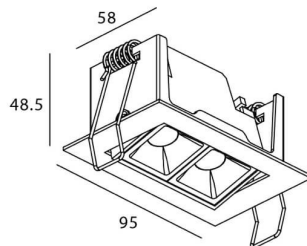

### STAR-A Smart

Lavov Downlights from the family Star-A ,power 4 W and CRI 90 with an optic 30 degrees made in Die Cast Aluminum finished in black with a real lumen output of 240lm and an efficiency of 60lm/W WIRELESS DIMMABLE .

### Scheme

Product	
Real power (W)	4
Real luminous flux (Lm)	240
Luminous efficiency (Lm/W)	60
Beam angle (°)	30
Life time (h)	50000 h L80B10
IP	20
Electrical class insulation	Clas II
Colour	black
Control gear	DALI+wireless Casambi
Flicker Free	Yes
Light source	LED
Type of LED	SMD
Colour temperature (K)	3000
Colour consistency (SDCM)	SDCM<3
CRI	80