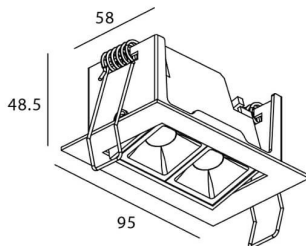

Scheme

Product

Real power (W) 4

Real luminous flux (Lm) 240

Luminous efficiency (Lm/W) 60

Beam angle (°) 45

Life time (h) 50000 h L80B10

IP 20

Electrical class insulation Clas II

Colour White

Control gear DALI+wireless Casambi

Flicker Free Yes

Light source LED

Type of LED SMD

Colour temperature (K) 3000

Colour consistency (SDCM) SDCM<3

CRI 80