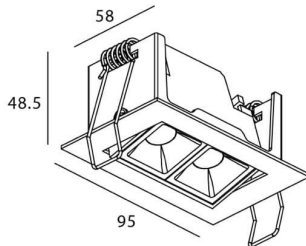

STAR-A Smart

Lavov Downlights from the family Star-A ,power 4 W and CRI 90 with an optic 45 degrees made in Die Cast Aluminum finished in White with a real lumen output of 240lm and an efficiency of 60lm/W WIRELESS DIMMABLE .

Item code	86.DS31.2339.01
Product type	Indoor
Category	Downlights
Family	STAR
Subfamily	STAR-A Smart
Pictograms	

Scheme

Product	
Real power (W)	4
Real luminous flux (Lm)	240
Luminous efficiency (Lm/W)	60
Beam angle (°)	45
Life time (h)	50000 h L80B10
IP	20
Electrical class insulation	Clas II
Colour	White
Control gear	DALI+wireless Casambi
Flicker Free	Yes
Light source	LED
Type of LED	SMD
Colour temperature (K)	3000
Colour consistency (SDCM)	SDCM<3
CRI	80