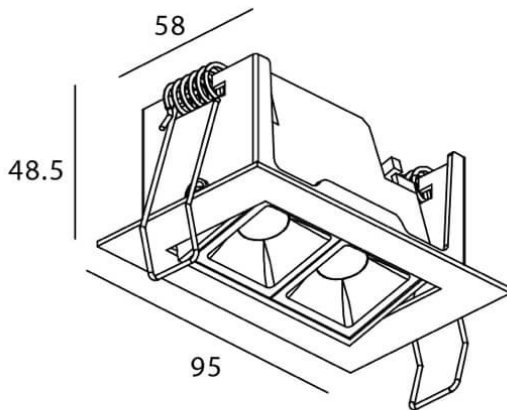

### STAR-A Smart

Lavov Downlights from the family Star-A ,power 4 W and CRI 90 with an optic 45 degrees made in Die Cast Aluminum finished in White with a real lumen output of 240lm and an efficiency of 60lm/W WIRELESS DIMMABLE .

### Scheme

Item code	86.DS31.2339.01
Product type	Indoor
Category	Downlights
Family	STAR
Subfamily	STAR-A Smart
Pictograms	

Product	
Real power (W)	4
Real luminous flux (Lm)	240
Luminous efficiency (Lm/W)	60
Beam angle (&ordm;)	45
Life time (h)	50000 h L80B10
IP	20
Electrical class insulation	Clas II
Colour	White
Control gear	DALI+wireless Casambi
Flicker Free	Yes
Light source	LED
Type of LED	SMD
Colour temperature (K)	3000
Colour consistency (SDCM)	SDCM<3
CRI	80