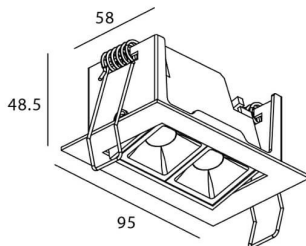

### STAR-A Smart

Lavov Downlights from the family Star-A ,power 4 W and CRI 90 with an optic 45 degrees made in Die Cast Aluminum finished in White with a real lumen output of 240lm and an efficiency of 60lm/W WIRELESS DIMMABLE .

### Scheme

Product	
Real power (W)	4
Real luminous flux (Lm)	240
Luminous efficiency (Lm/W)	60
Beam angle (°)	45
Life time (h)	50000 h L80B10
IP	20
Electrical class insulation	Clas II
Colour	White
Control gear	DALI+wireless Casambi
Flicker Free	Yes
Light source	LED
Type of LED	SMD
Colour temperature (K)	3000
Colour consistency (SDCM)	SDCM<3
CRI	80