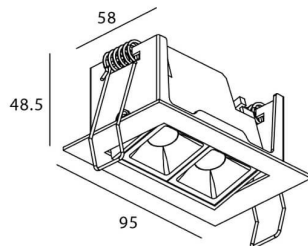

STAR-A Smart

Lavov Downlights from the family Star-A ,power 4 W and CRI 90 with an optic 45 degrees made in Die Cast Aluminum finished in black with a real lumen output of 240lm and an efficiency of 60lm/W WIRELESS DIMMABLE .

Item code	86.DS31.2339.02
Product type	Indoor
Category	Downlights
Family	STAR
Subfamily	STAR-A Smart
Pictograms	

Scheme

Product	
Real power (W)	4
Real luminous flux (Lm)	240
Luminous efficiency (Lm/W)	60
Beam angle (°)	45
Life time (h)	50000 h L80B10
IP	20
Electrical class insulation	Clas II
Colour	black
Control gear	DALI+wireless Casambi
Flicker Free	Yes
Light source	LED
Type of LED	SMD
Colour temperature (K)	3000
Colour consistency (SDCM)	SDCM<3
CRI	80