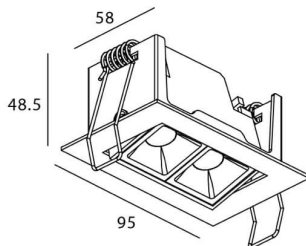

STAR-A Smart

Lavov Downlights from the family Star-A ,power 4 W and CRI 90 with an optic 45 degrees made in Die Cast Aluminum finished in black with a real lumen output of 240lm and an efficiency of 60lm/W WIRELESS DIMMABLE .

Item code	86.DS31.2339.02
Product type	Indoor
Category	Downlights
Family	STAR
Subfamily	STAR-A Smart

Pictograms

Scheme

Product	
Real power (W)	4
Real luminous flux (Lm)	240
Luminous efficiency (Lm/W)	60
Beam angle (°)	45
Life time (h)	50000 h L80B10
IP	20
Electrical class insulation	Clas II
Colour	black
Control gear	DALI+wireless Casambi
Flicker Free	Yes
Light source	LED
Type of LED	SMD
Colour temperature (K)	3000
Colour consistency (SDCM)	SDCM<3
CRI	80