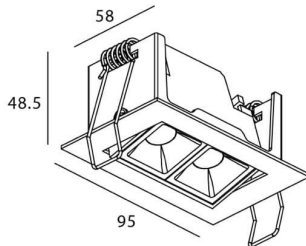

### STAR-A Smart

Lavov Downlights from the family Star-A ,power 4 W and CRI 90 with an optic 45 degrees made in Die Cast Aluminum finished in black with a real lumen output of 240lm and an efficiency of 60lm/W WIRELESS DIMMABLE .

### Scheme

Product	
Real power (W)	4
Real luminous flux (Lm)	240
Luminous efficiency (Lm/W)	60
Beam angle (°)	45
Life time (h)	50000 h L80B10
IP	20
Electrical class insulation	Clas II
Colour	black
Control gear	DALI+wireless Casambi
Flicker Free	Yes
Light source	LED
Type of LED	SMD
Colour temperature (K)	3000
Colour consistency (SDCM)	SDCM<3
CRI	80