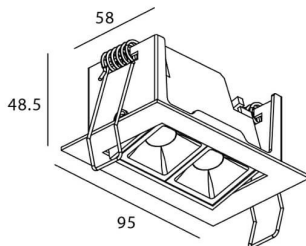

STAR-A Smart

Lavov Downlights from the family Star-A ,power 4 W and CRI 90 with an optic 45 degrees made in Die Cast Aluminum finished in black with a real lumen output of 240lm and an efficiency of 60lm/W WIRELESS DIMMABLE .

Item code	86.DS31.2339.02
Product type	Indoor
Category	Downlights
Family	STAR
Subfamily	STAR-A Smart
Pictograms	

Scheme

Product	
Real power (W)	4
Real luminous flux (Lm)	240
Luminous efficiency (Lm/W)	60
Beam angle (°)	45
Life time (h)	50000 h L80B10
IP	20
Electrical class insulation	Clas II
Colour	black
Control gear	DALI+wireless Casambi
Flicker Free	Yes
Light source	LED
Type of LED	SMD
Colour temperature (K)	3000
Colour consistency (SDCM)	SDCM<3
CRI	80