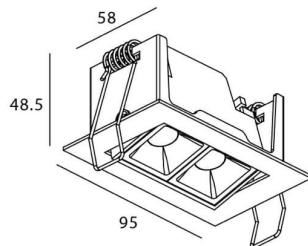

Scheme

Product

Real power (W) 4

Real luminous flux (Lm) 240

Luminous efficiency (Lm/W) 60

Beam angle (°) 15

Life time (h) 50000 h L80B10

IP 20

Electrical class insulation Clas II

Colour White

Control gear DALI+wireless Casambi

Flicker Free Yes

Light source LED

Type of LED SMD

Colour temperature (K) 4000

Colour consistency (SDCM) SDCM<3

CRI 80