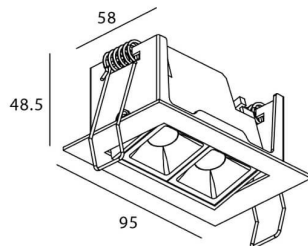

### STAR-A Smart

Lavov Downlights from the family Star-A ,power 4 W and CRI 90 with an optic 15 degrees made in Die Cast Aluminum finished in White with a real lumen output of 240lm and an efficiency of 60lm/W WIRELESS DIMMABLE .

### Scheme

Product	
Real power (W)	4
Real luminous flux (Lm)	240
Luminous efficiency (Lm/W)	60
Beam angle (°)	15
Life time (h)	50000 h L80B10
IP	20
Electrical class insulation	Clas II
Colour	White
Control gear	DALI+wireless Casambi
Flicker Free	Yes
Light source	LED
Type of LED	SMD
Colour temperature (K)	4000
Colour consistency (SDCM)	SDCM<3
CRI	80