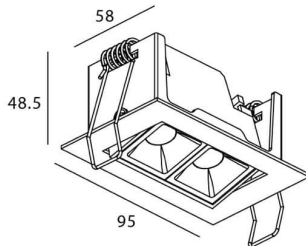

STAR-A Smart

Lavov Downlights from the family Star-A ,power 4 W and CRI 90 with an optic 15 degrees made in Die Cast Aluminum finished in White with a real lumen output of 240lm and an efficiency of 60lm/W WIRELESS DIMMABLE .

Item code	86.DS31.2419.01
Product type	Indoor
Category	Downlights
Family	STAR
Subfamily	STAR-A Smart
Pictograms	

Scheme

Product	
Real power (W)	4
Real luminous flux (Lm)	240
Luminous efficiency (Lm/W)	60
Beam angle (°)	15
Life time (h)	50000 h L80B10
IP	20
Electrical class insulation	Clas II
Colour	White
Control gear	DALI+wireless Casambi
Flicker Free	Yes
Light source	LED
Type of LED	SMD
Colour temperature (K)	4000
Colour consistency (SDCM)	SDCM<3
CRI	80