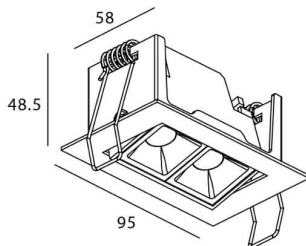

STAR-A Smart

Lavov Downlights from the family Star-A ,power 4 W and CRI 90 with an optic 15 degrees made in Die Cast Aluminum finished in White with a real lumen output of 240lm and an efficiency of 60lm/W WIRELESS DIMMABLE .

Item code	86.DS31.2419.01
Product type	Indoor
Category	Downlights
Family	STAR
Subfamily	STAR-A Smart
Pictograms	

Scheme

Product	
Real power (W)	4
Real luminous flux (Lm)	240
Luminous efficiency (Lm/W)	60
Beam angle (°)	15
Life time (h)	50000 h L80B10
IP	20
Electrical class insulation	Clas II
Colour	White
Control gear	DALI+wireless Casambi
Flicker Free	Yes
Light source	LED
Type of LED	SMD
Colour temperature (K)	4000
Colour consistency (SDCM)	SDCM<3
CRI	80