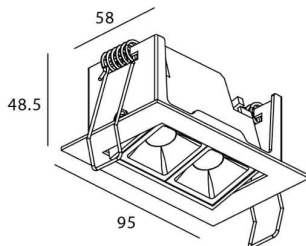

STAR-A Smart

Lavov Downlights from the family Star-A ,power 4 W and CRI 90 with an optic 15 degrees made in Die Cast Aluminum finished in black with a real lumen output of 240lm and an efficiency of 60lm/W WIRELESS DIMMABLE .

Item code	86.DS31.2419.02
Product type	Indoor
Category	Downlights
Family	STAR
Subfamily	STAR-A Smart
Pictograms	

Scheme

Product	
Real power (W)	4
Real luminous flux (Lm)	240
Luminous efficiency (Lm/W)	60
Beam angle (°)	15
Life time (h)	50000 h L80B10
IP	20
Electrical class insulation	Clas II
Colour	black
Control gear	DALI+wireless Casambi
Flicker Free	Yes
Light source	LED
Type of LED	SMD
Colour temperature (K)	4000
Colour consistency (SDCM)	SDCM<3
CRI	80