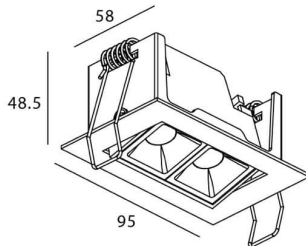

STAR-A Smart

Lavov Downlights from the family Star-A ,power 4 W and CRI 90 with an optic 15 degrees made in Die Cast Aluminum finished in black with a real lumen output of 240lm and an efficiency of 60lm/W WIRELESS DIMMABLE .

Item code	86.DS31.2419.02
Product type	Indoor
Category	Downlights
Family	STAR
Subfamily	STAR-A Smart
Pictograms	

Scheme

Product	
Real power (W)	4
Real luminous flux (Lm)	240
Luminous efficiency (Lm/W)	60
Beam angle (°)	15
Life time (h)	50000 h L80B10
IP	20
Electrical class insulation	Clas II
Colour	black
Control gear	DALI+wireless Casambi
Flicker Free	Yes
Light source	LED
Type of LED	SMD
Colour temperature (K)	4000
Colour consistency (SDCM)	SDCM<3
CRI	80